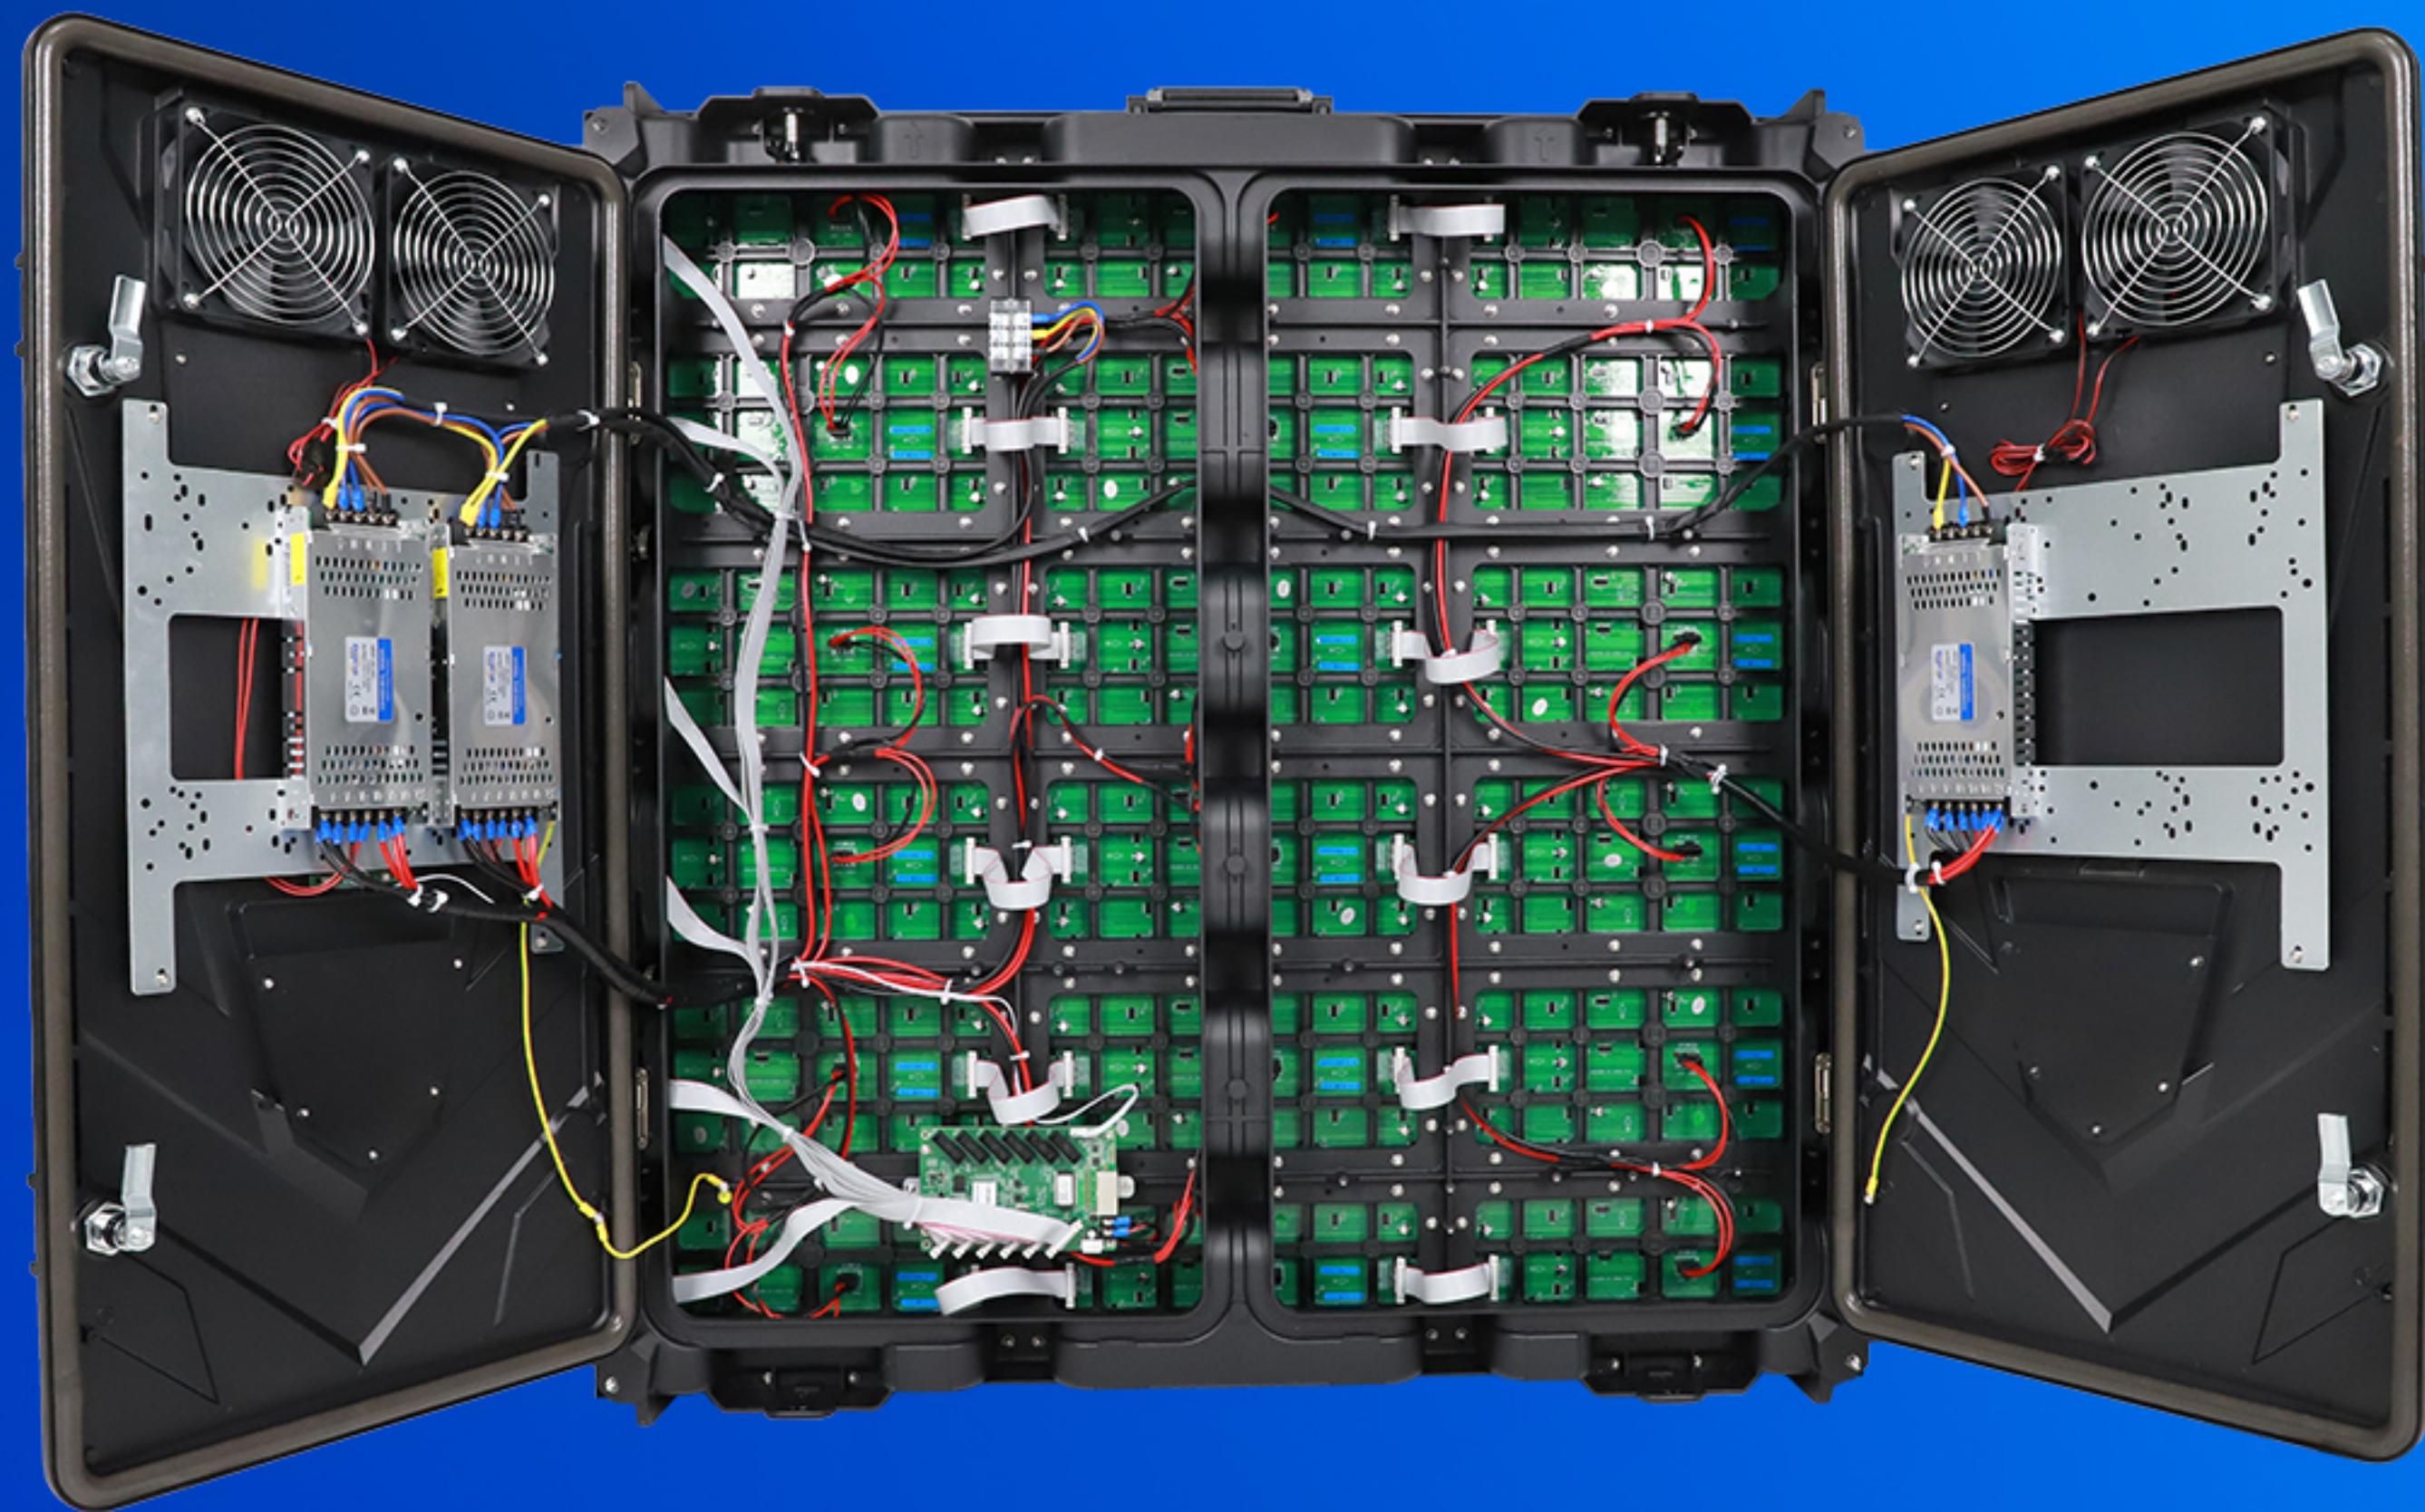

ADVERTISING REAR SERVICE LED DISPLAY

ADVERTISING REAR SERVICE LED DISPLAY

EA960R3

Indoor&Outdoor Advertising Rear Service LED Display

Feature:

1. Die-cast magnesium alloy, strong and durable;
2. Double quick lock design, quick assembly;
3. Can be used for rental or fixed installation;
4. Outdoor series IP65 protection design;
5. High contrast, high refresh rate.

Quick Assembly

There are two quick locks on the top and left of the cabinet.

Hidden Line Design

Cables are connected through holes on the side of the cabinet.

Openable Back Cover

Rear Service design,
compact structure,
no gap installation.

Fast Cooling

EA960R3 LED display is equipped with 4 fans for rapid heat dissipation.

IP65 Protection

The cabinet supports IP65 dustproof and waterproof.

Superb Display Effect

3840Hz high refresh rate
6000CD/m² high brightness(outdoor)