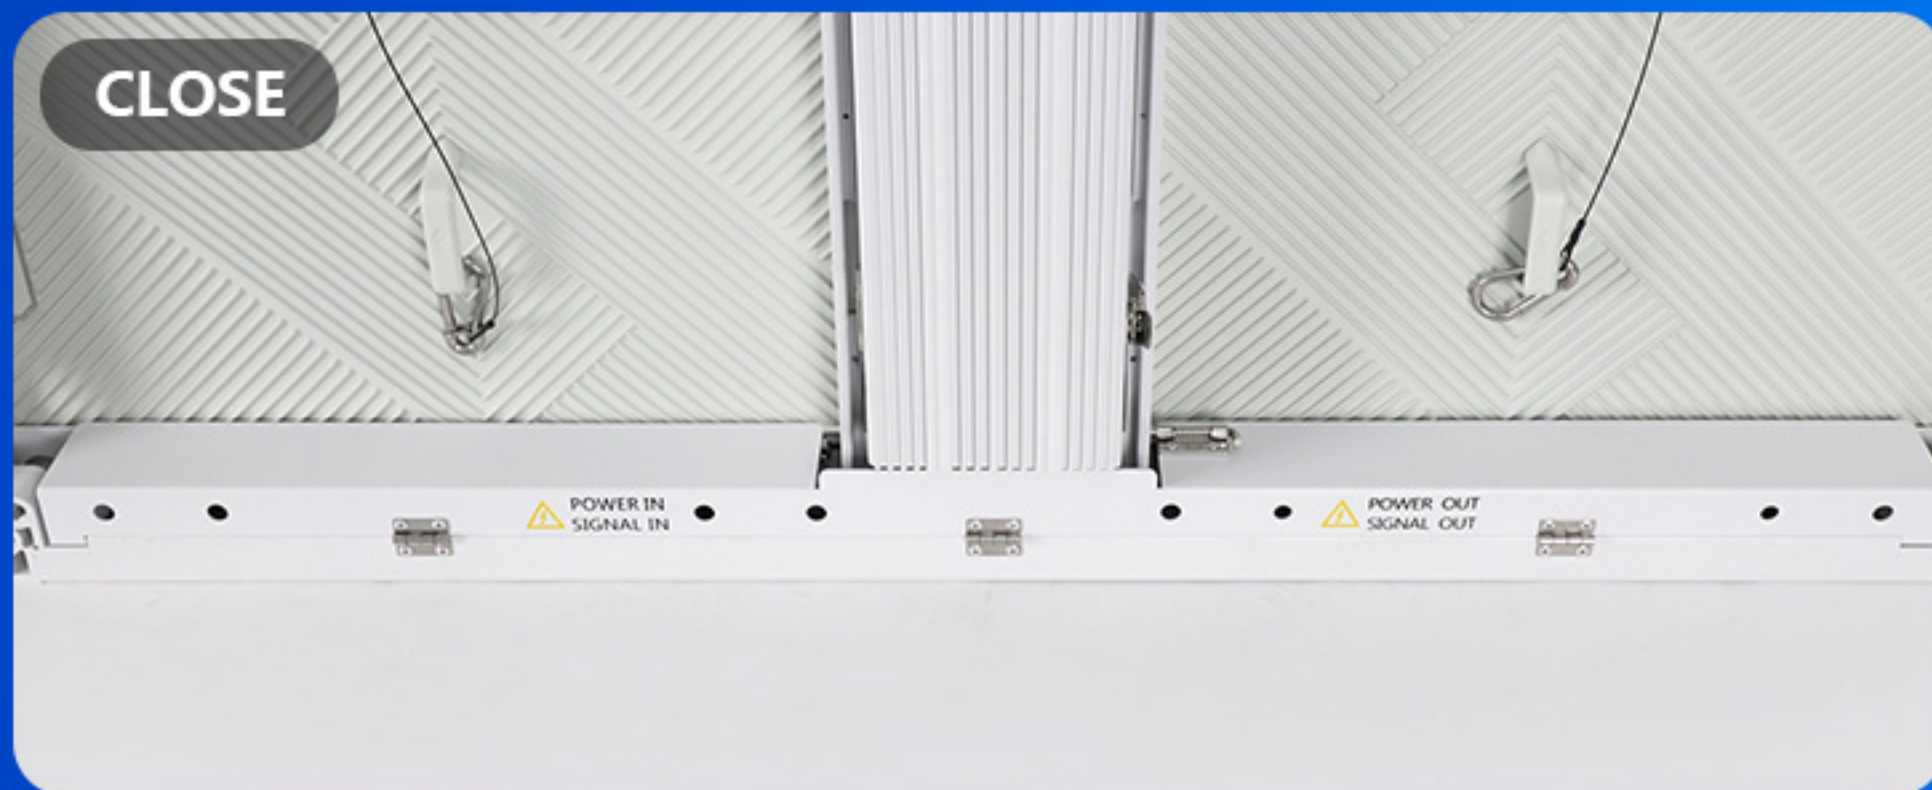

EA960F3

Outdoor Front Service Energy-saving LED Display

OUTDOOR
BILLBOARD

Feature:

1. Each LED module is equipped with a seat belt
2. 480*320mm aluminum alloy LED panel
3. Dual service for front and rear maintenance
4. IP65 dustproof and waterproof
5. Cable-free design, power and data cables are hidden at the bottom of the panel.

Safety Harness Design

Each LED module is equipped with a seat belt.

Aluminum LED Panel

The 480*320mm LED panel adopts a fully sealed design with super protection.

Front and Rear Maintenance

Dual service mode of front and rear design to save you Maintenance Cost.

IP65 Protection

IP65 dustproof and waterproof, suitable for outdoor applications.

Elegant Design

Cable-free design, power and data cables are hidden at the bottom of the panel.

Energy Saving

Die-casting aluminum chassis,
recycle rate 90% for the whole
product.