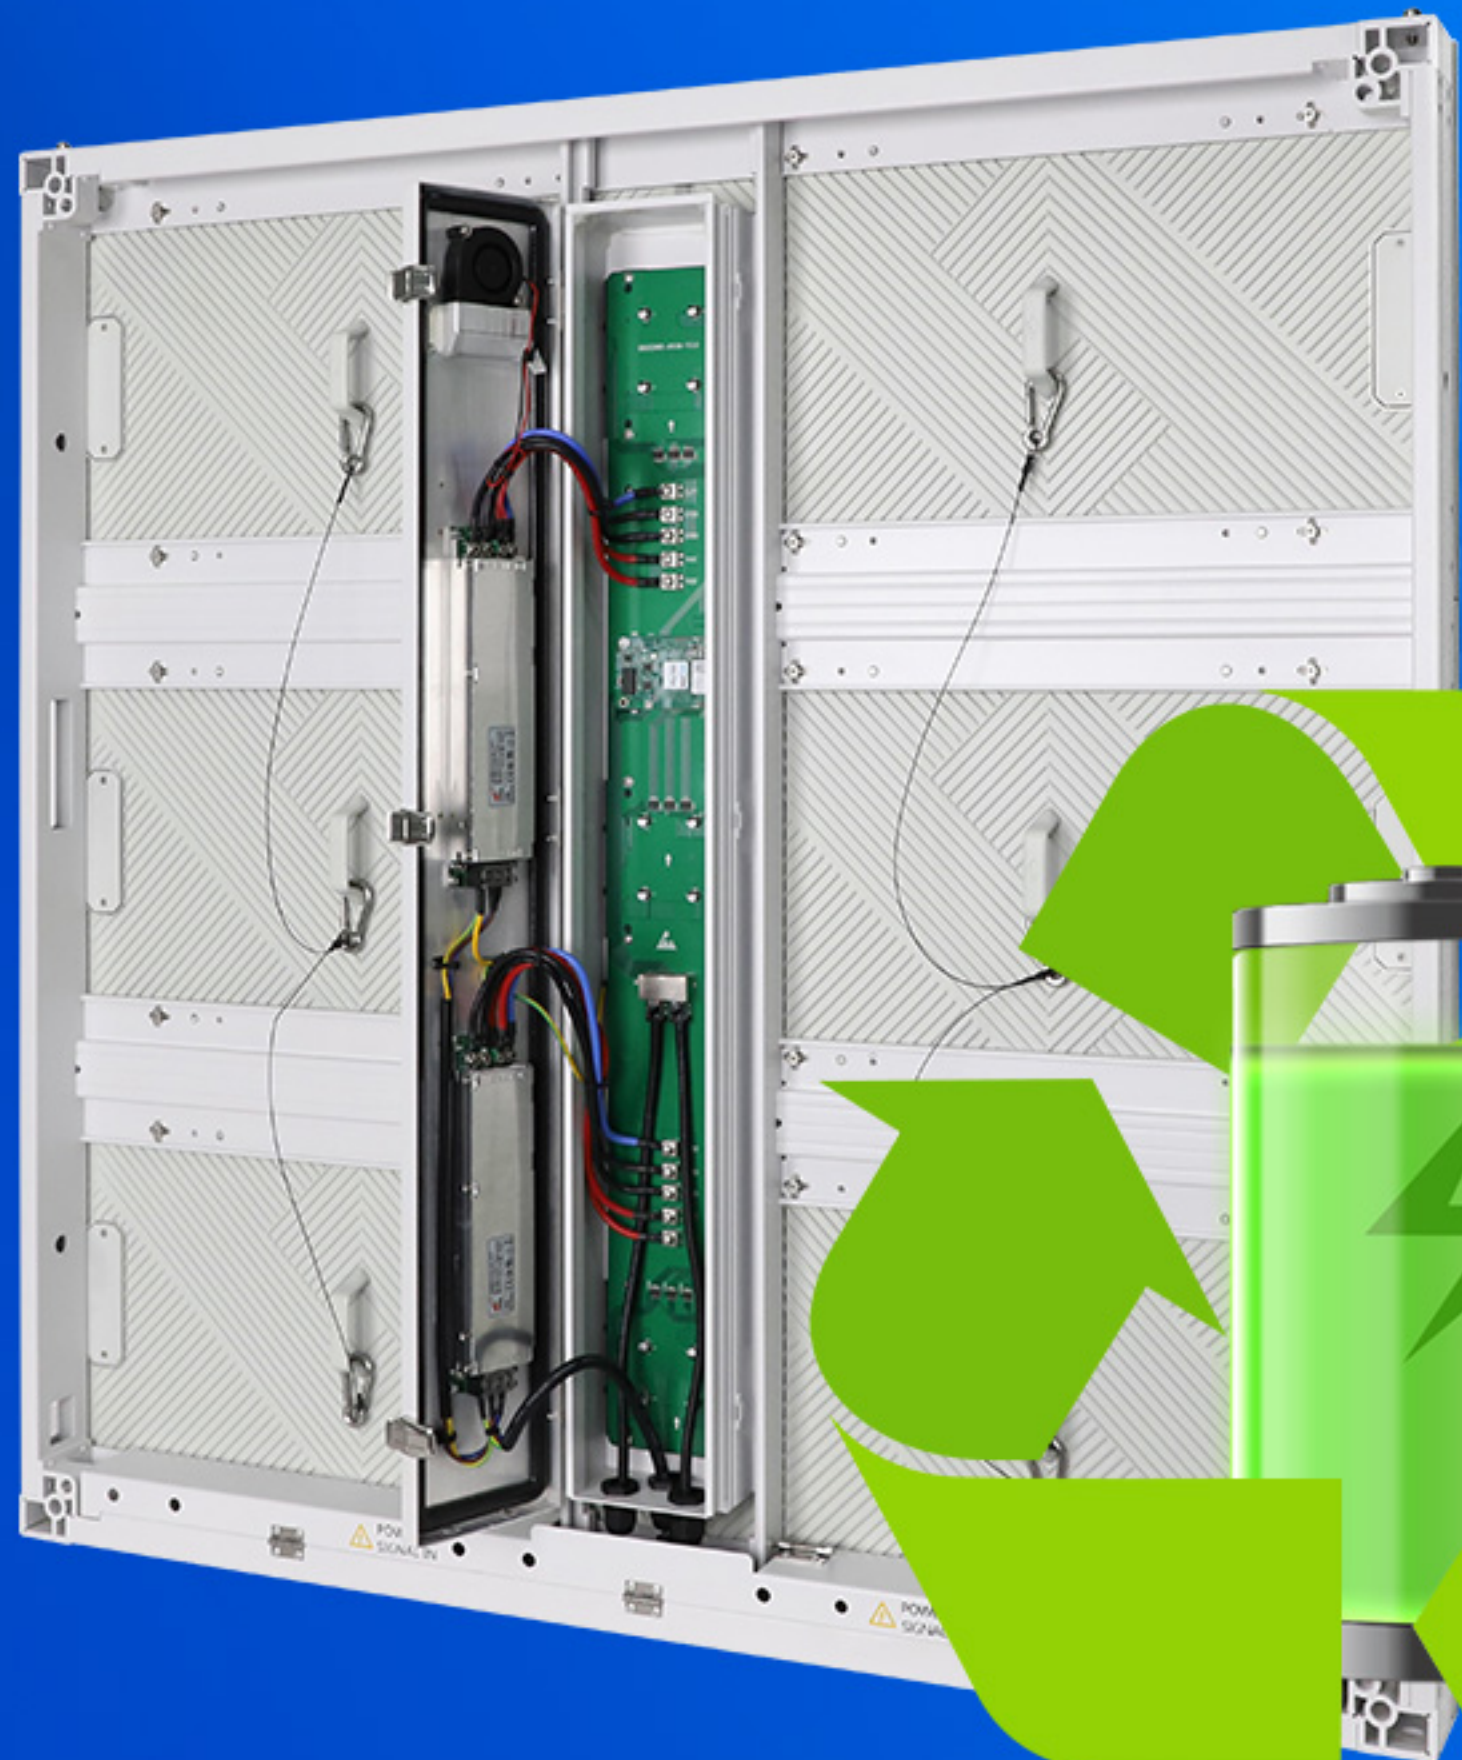

EA960F3

Outdoor Front Service Energy-saving LED Display

OUTDOOR
BILLBOARD

Feature:

1. Each LED module is equipped with a seat belt
2. 480*320mm aluminum alloy LED panel
3. Dual service for front and rear maintenance
4. IP65 dustproof and waterproof
5. Cable-free design, power and data cables are hidden at the bottom of the panel.

IP65 Protection

IP65 dustproof and waterproof, suitable for outdoor applications.

Elegant Design

Cable-free design, power and data cables are hidden at the bottom of the panel.

Energy Saving

Die-casting aluminum chassis,
recycle rate 90% for the whole
product.