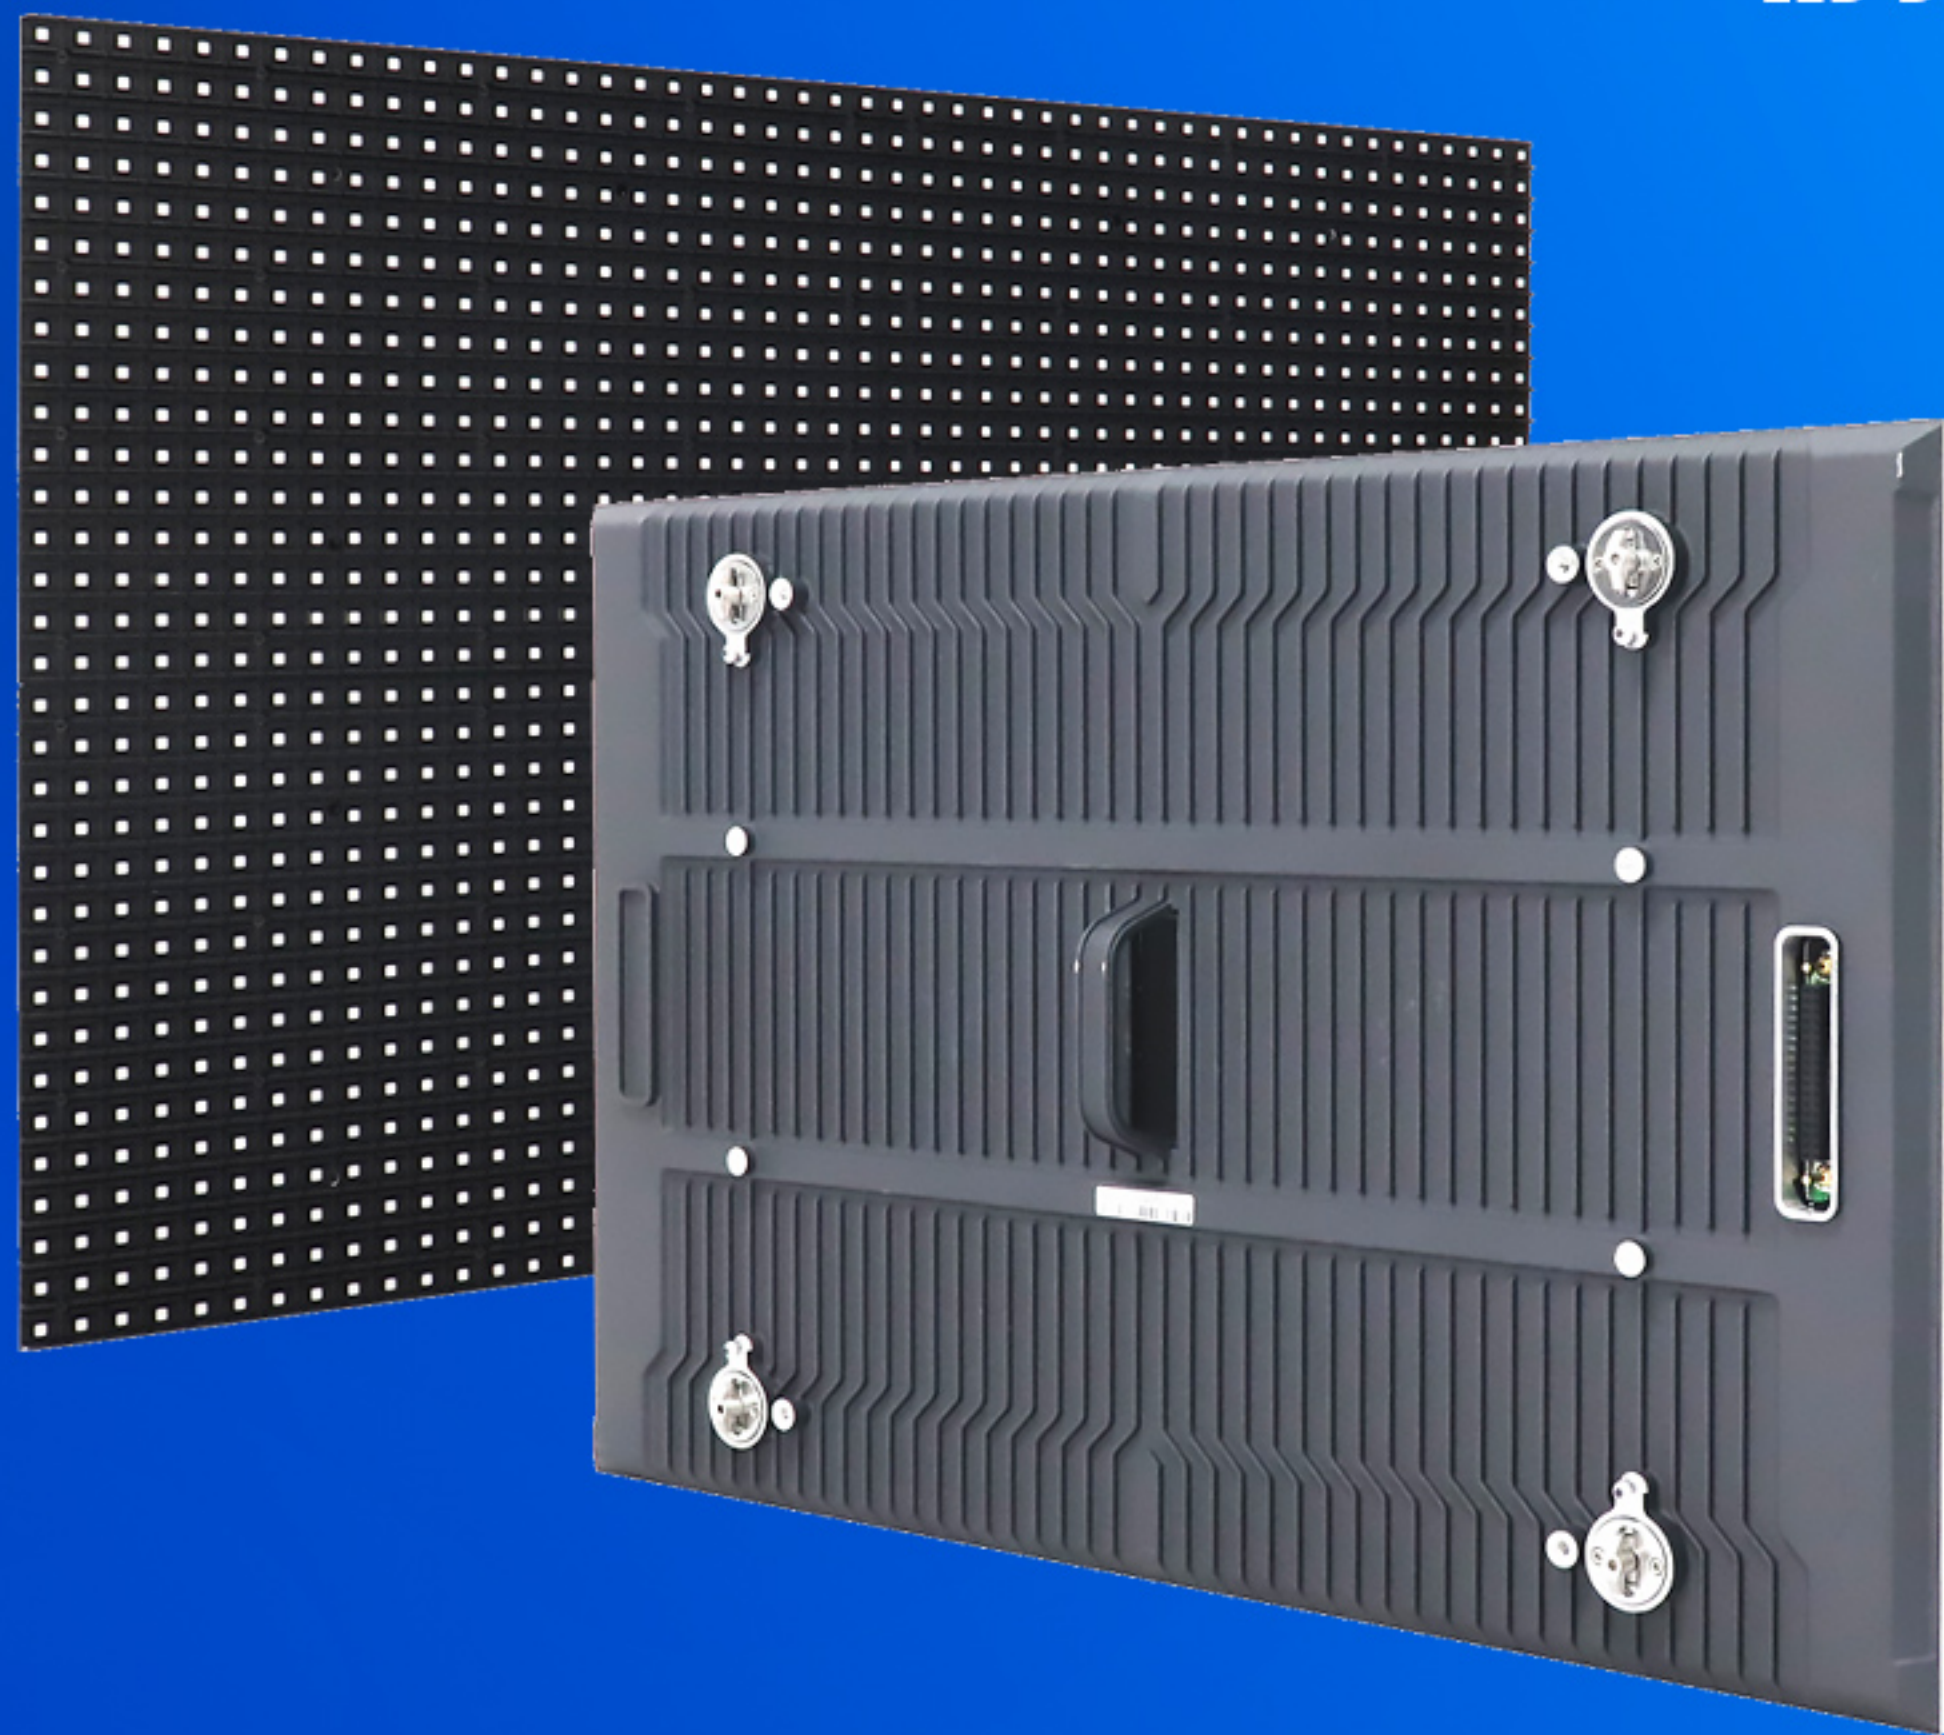

EA960F2

Outdoor Front Service Energy-saving LED Display

OUTDOOR
BILLBOARD

Feature:

1. Each LED module is equipped with a seat belt
2. 480*320mm aluminum alloy LED panel
3. Dual service for front and rear maintenance
4. IP66 dustproof and waterproof
5. Cable-free design, power and data cables are hidden at the bottom of the panel.

Safety Harness Design

Each LED module is equipped with a seat belt.

Aluminum LED Panel

The 480*320mm LED panel adopts a fully sealed design with super protection.

Front and Rear Maintenance

Dual service mode of front and rear design to save you Maintenance Cost.

IP66 Protection

IP66 dustproof and waterproof, suitable for outdoor applications.

Elegant Design

Cable-free design, power and data cables are hidden at the bottom of the panel.

Energy Saving

Die-casting aluminum chassis,
recycle rate 90% for the whole
product.

Superb Display Effect

OUTDOOR FRONT SERVICE ENERGY-SAVING

OUTDOOR FRONT SERVICE ENERGY-SAVING

3840Hz high refresh rate
6000CD/m² high brightness

Installation Method

OUTDOOR FRONT SERVICE ENERGY-SAVING

Billboard installation