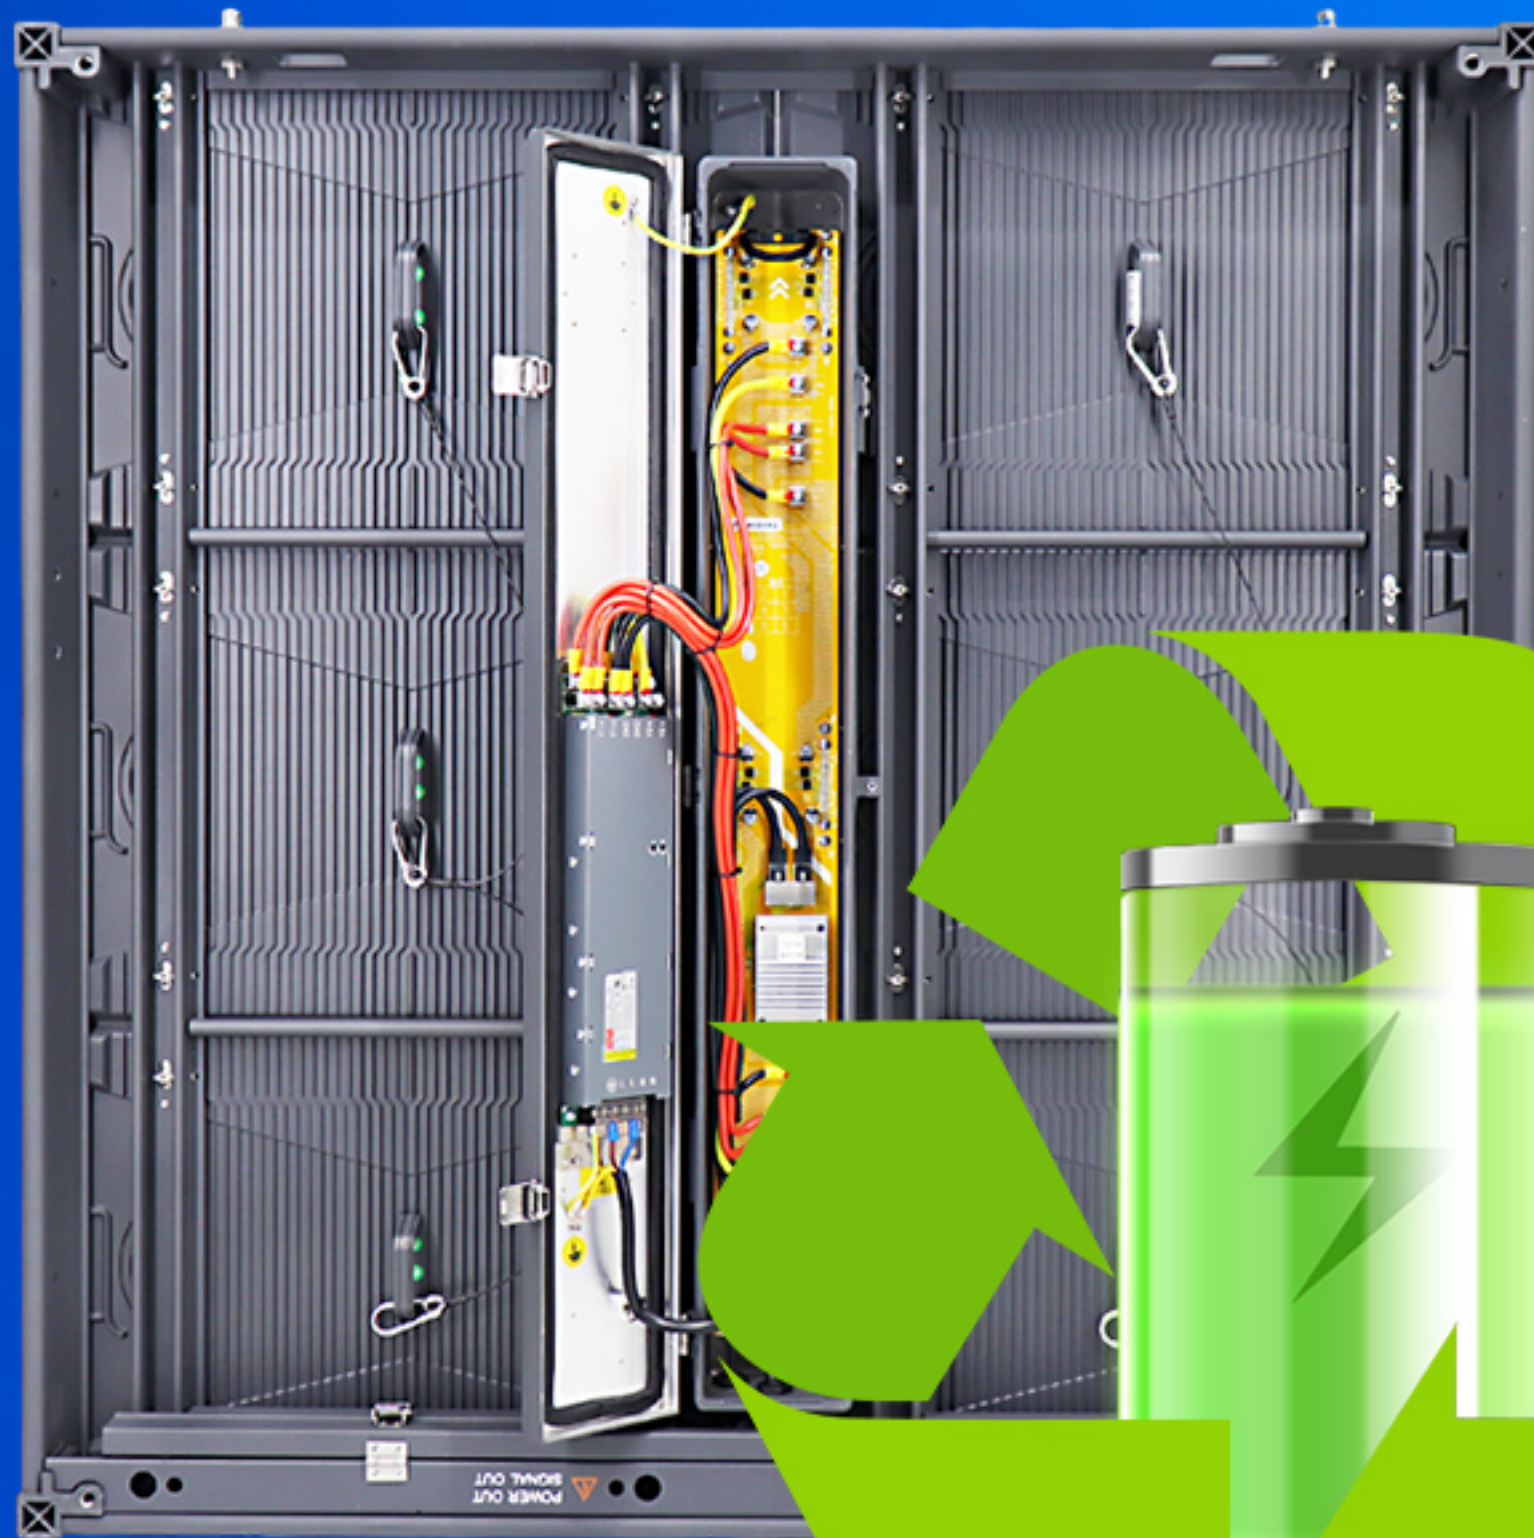

Energy Saving

Die-casting aluminum chassis,
recycle rate 90% for the whole
product.