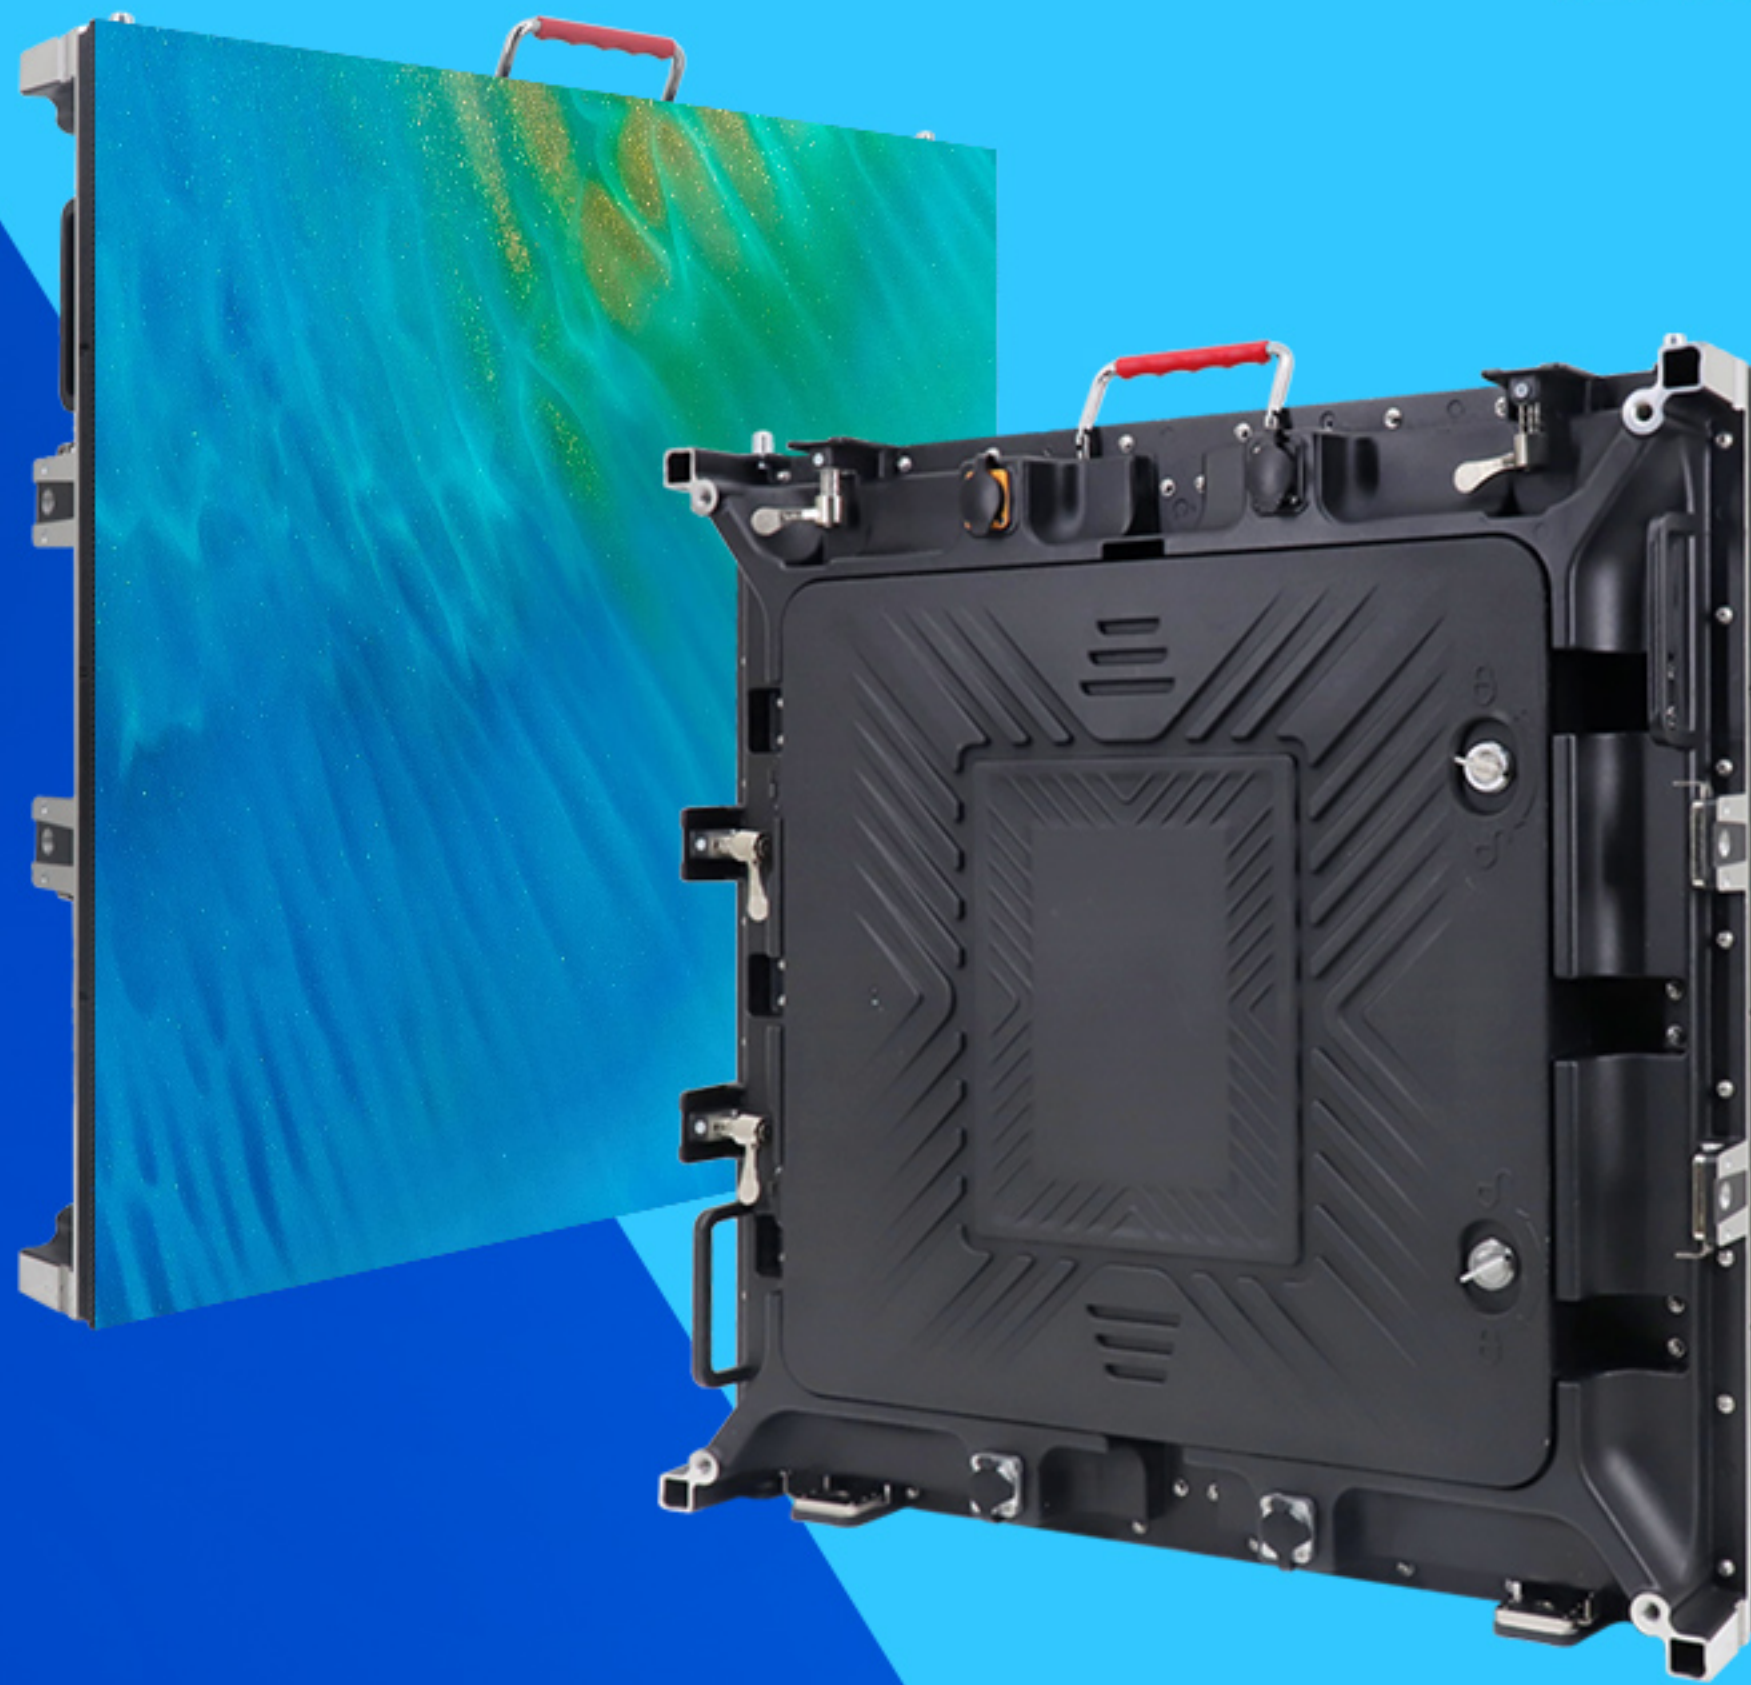

# EA640C2

Indoor & Outdoor  
640x640mm Rental LED Display

## Feature:

1. Equipped with quick locks, quick installation;
2. Equipped with handle, it is easier to move;
3. Outdoor series, support IP65 Protection;
4. The back cover of the power supply can be opened for Rear maintenance;
5. 640x640mm size, lightweight design.

# Quick Install

One-man installation;  
fast lock design.

EA640C2 SERIES

EAGERLED  
LED DISPLAY