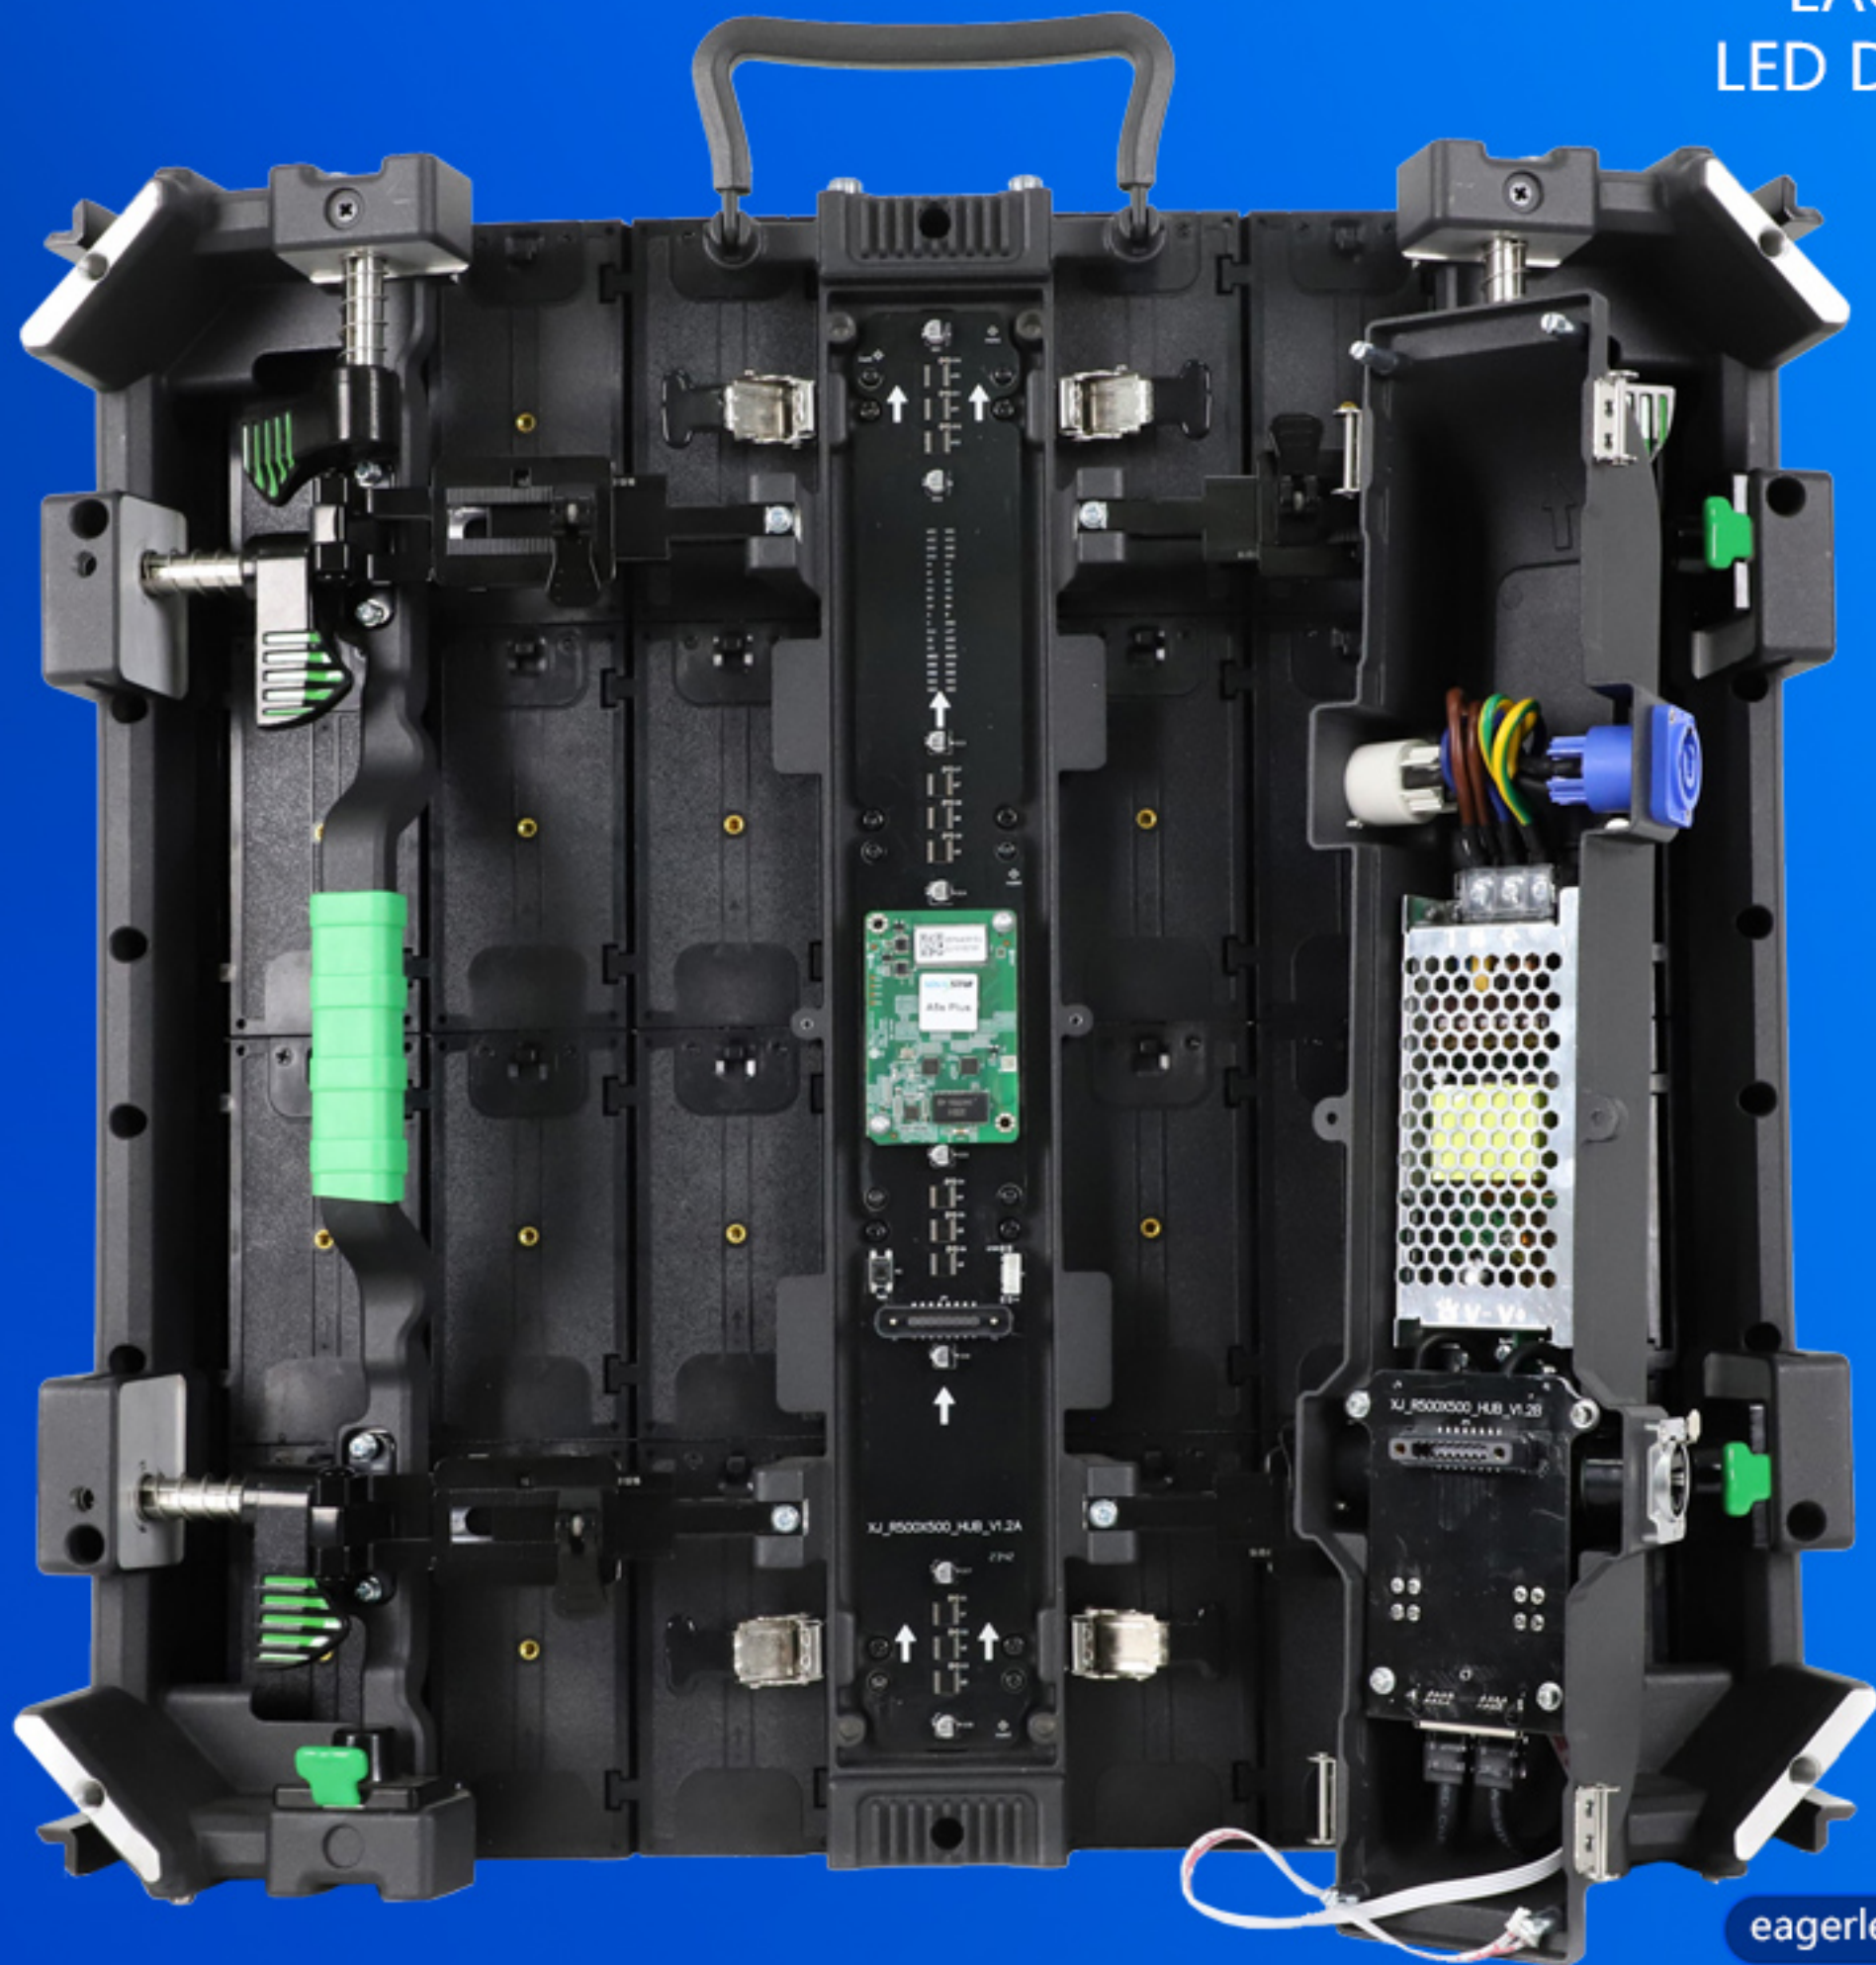

## Feature:

1. Special LED module supports curved installation;
2. Configure quick lock, support quick installation;
3. Hard Connection Design, with detachable Power box and HUB Poard;
4. 500x500mm size, lightweight design.
5. Corner protection design to protect the LED module;

# Corner Protector

Anti-Collision on four corners,  
protect the LED lamp.

# Detachable Back Cover

Remove the power box  
from the front of the  
cabinet.