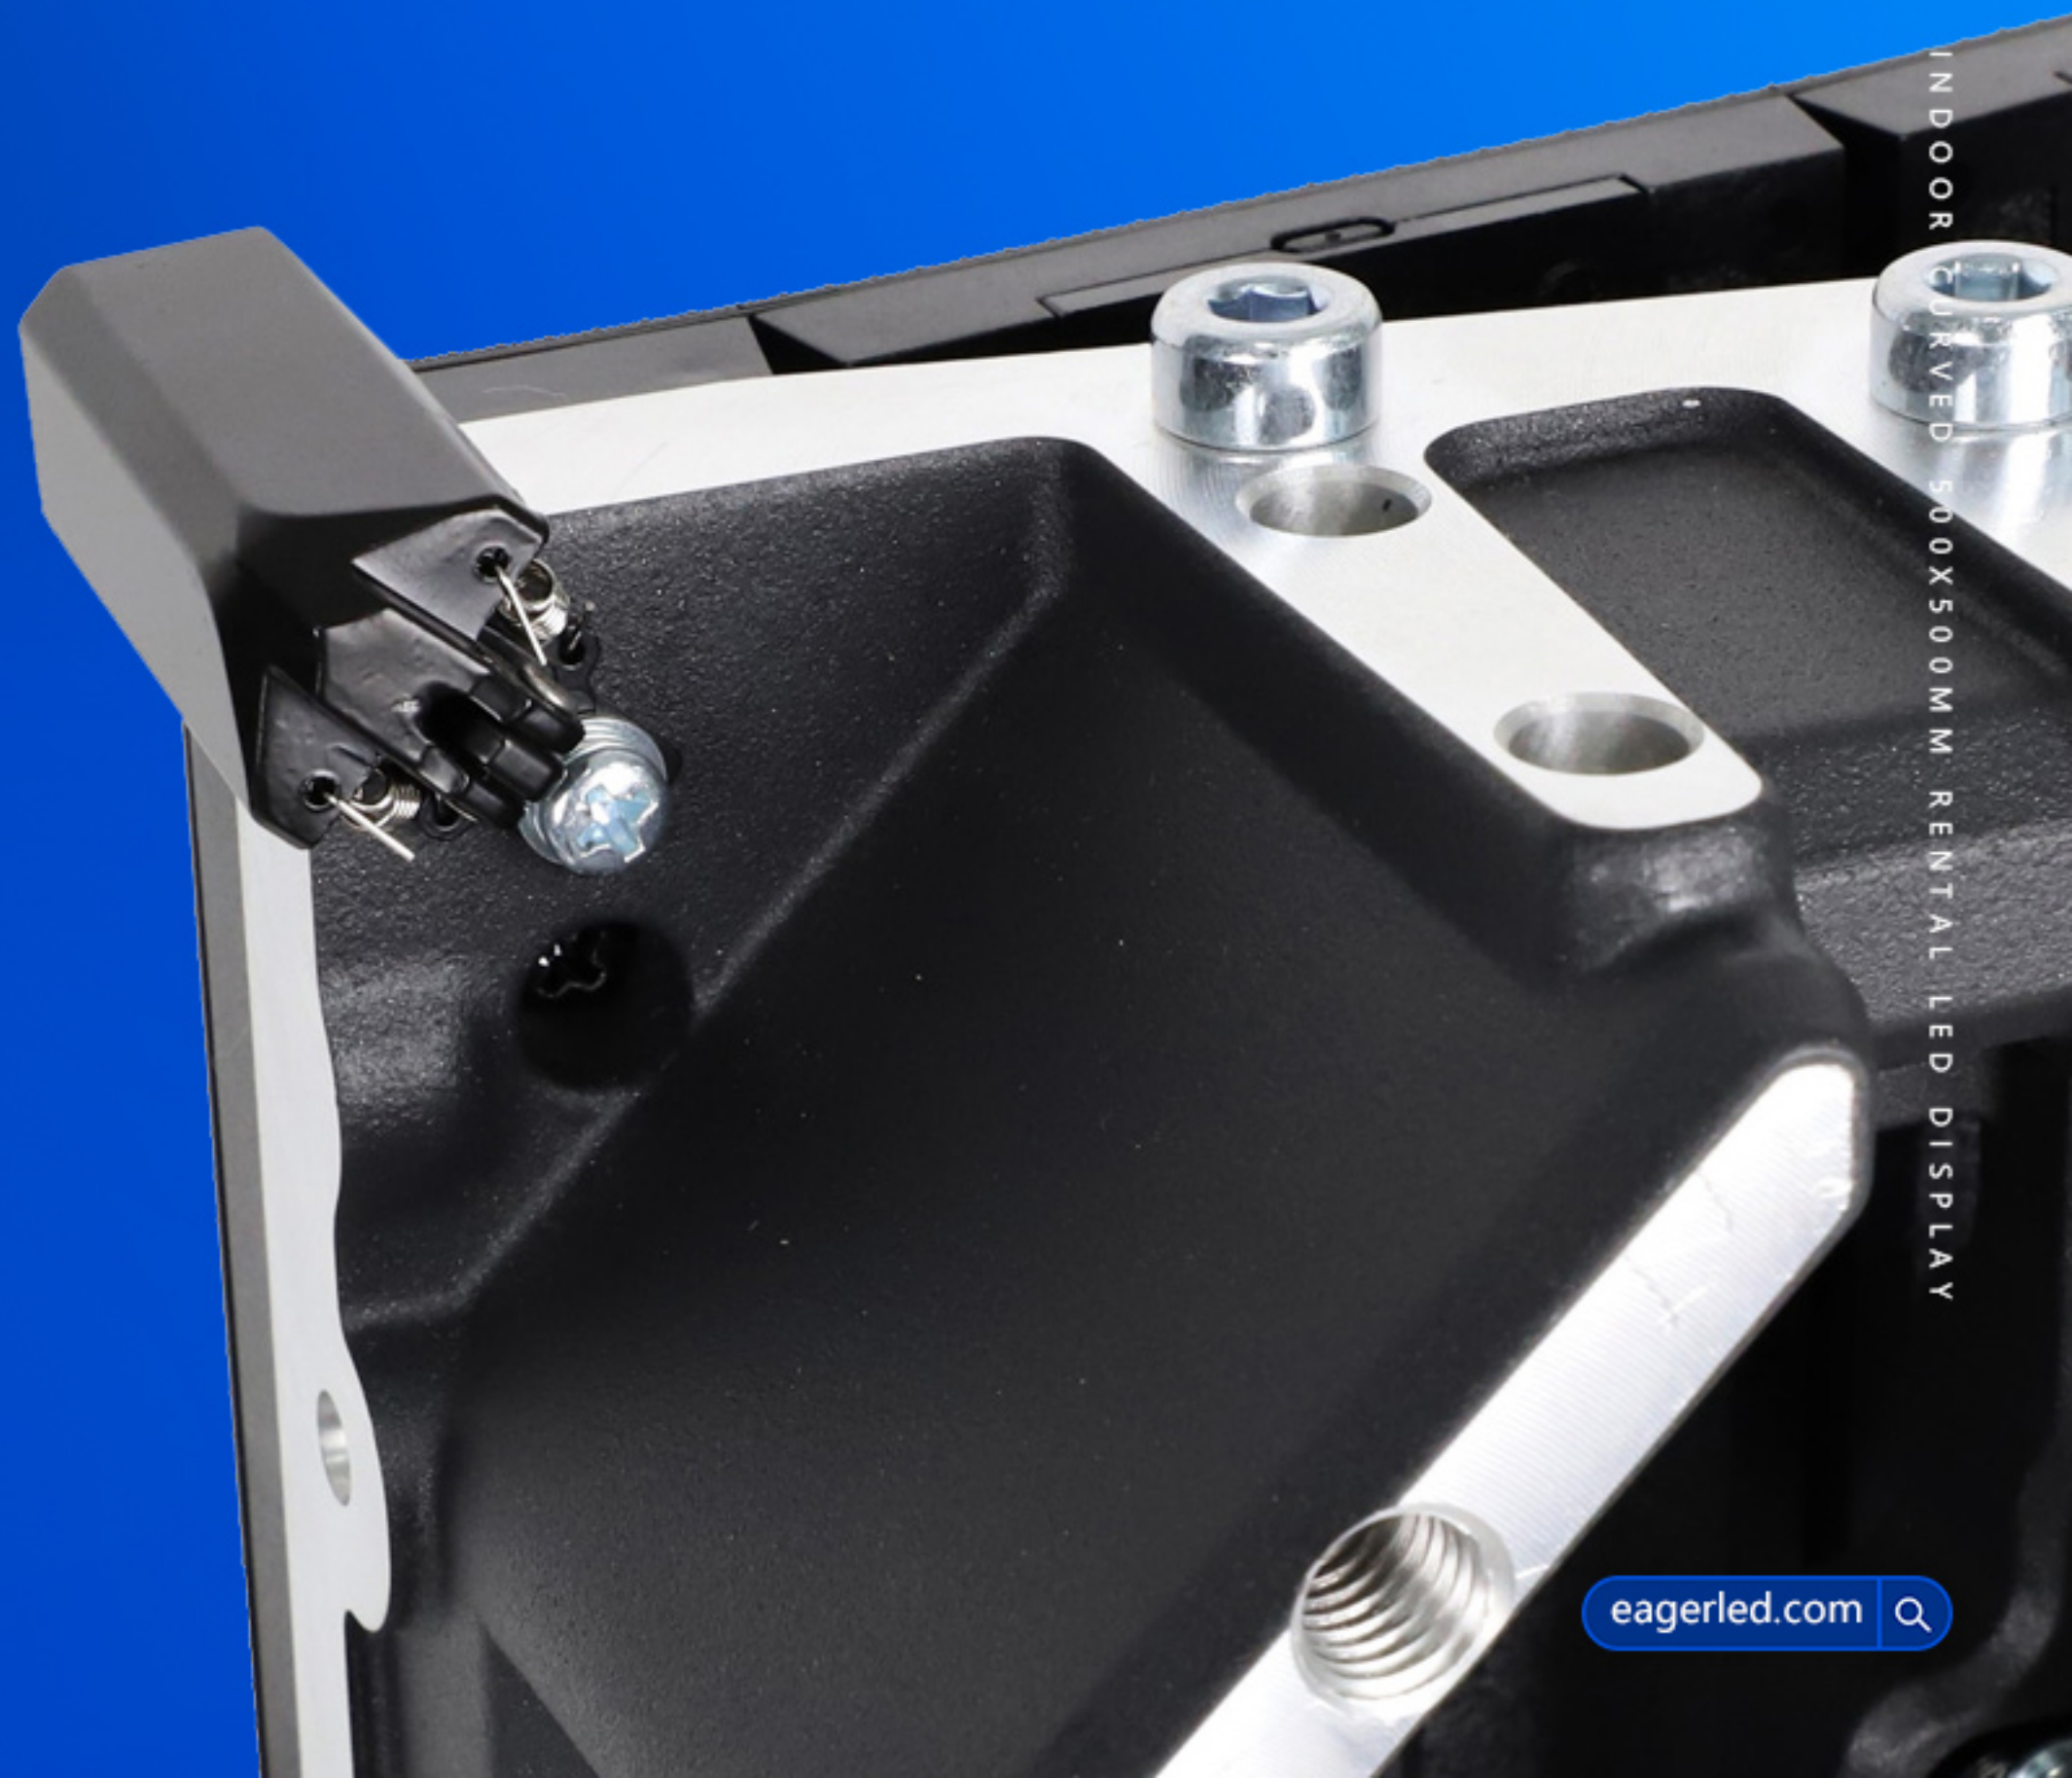

## Feature:

1. Special LED module supports curved installation;
2. Configure quick lock, support quick installation;
3. Hard Connection Design, with detachable Power box and HUB Poard;
4. 500x500mm size, lightweight design.
5. Corner protection design to protect the LED module;

# Corner Protector

Anti-Collision on four corners,  
protect the LED lamp.