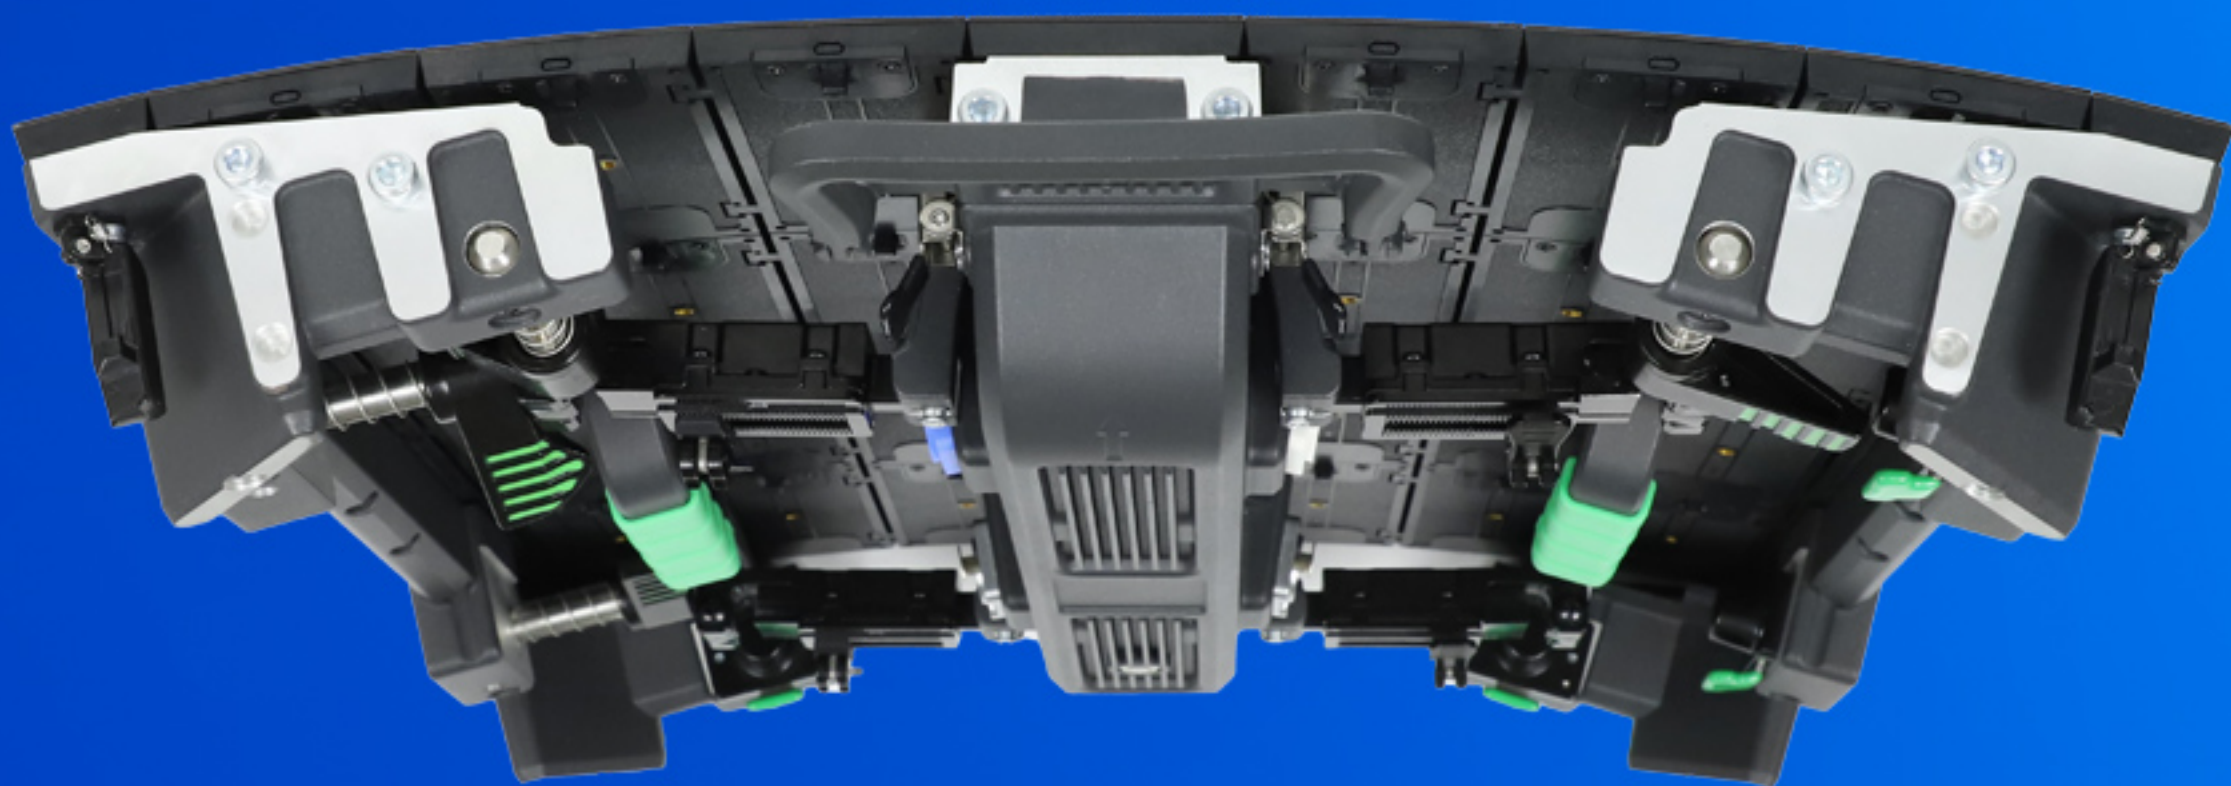

## Feature:

1. Special LED module supports curved installation;
2. Configure quick lock, support quick installation;
3. Hard Connection Design, with detachable Power box and HUB Poard;
4. 500x500mm size, lightweight design.
5. Corner protection design to protect the LED module;

# Curved Installation

EA500H7 rental LED screen supports inner arc and outer arc installation.

# Corner Protector

Anti-Collision on four corners,  
protect the LED lamp.