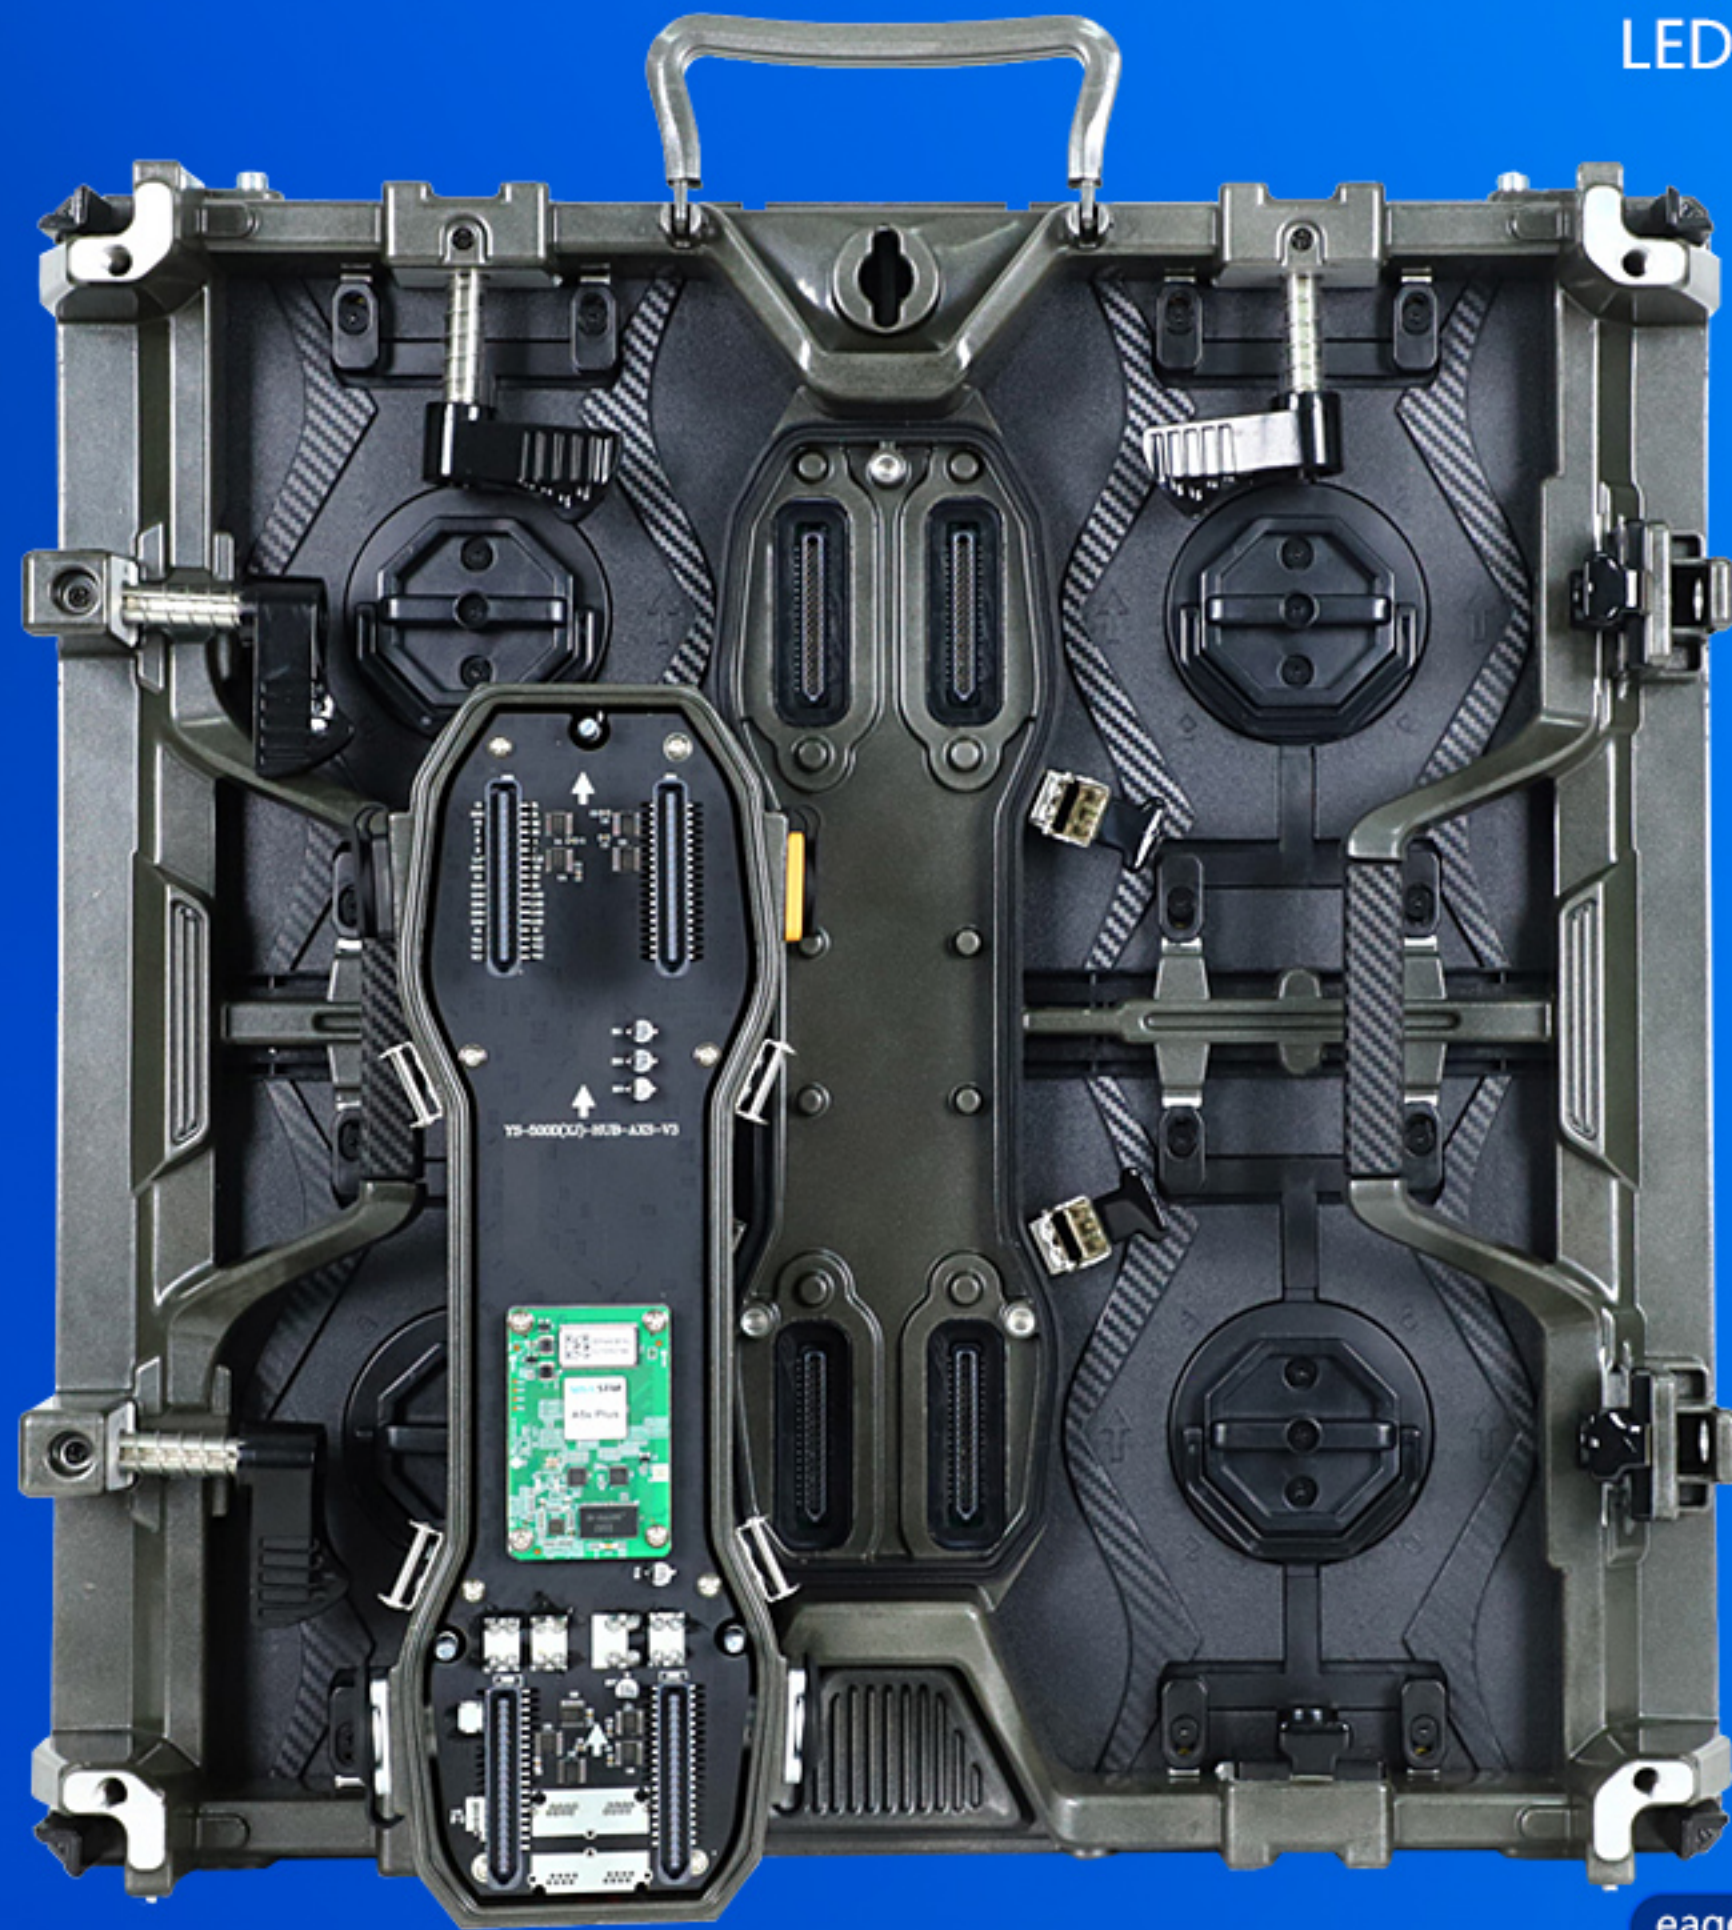

INDOOR & OUTDOOR 500X500MM RENTAL LED DISPLAY

INDOOR & OUTDOOR 500X500MM RENTAL LED DISPLAY

EA500H6

Indoor & Outdoor
500x500mm Rental LED Display

Feature:

1. Configure quick lock, support quick installation;
2. Corner protection design to protect the LED module;
3. Front and rear service design;
4. Hub Connection Design, with detachable Power box;
5. 500x500mm size, lightweight design.

Quick Install

One-man installation;
fast lock design.

EA500H6 SERIES

Corner Protector

Anti-Collision on four corners,
protect the LED lamp.

Front & Rear Service

EA500H6 series adopts front and rear designs to quickly replace LED modules..

Detachable Back Cover

The back cover of the power supply can be quickly opened for easy maintenance.

Curved lock

Install curve locks for curved installation.(Optional)

45° Beveled Cabinet (Optional)

Optional bevel cabinet,
supports 90 degree
installation

INDOOR & OUTDOOR 500X500MM RENTAL LED DISPLAY

Packing Method

(Refer to the packaging method)

Cabinet size(mm)	500*500(L*H)
Packing Quantity	8pcs/carton
Package Size(mm)	980*585*754(L*W*H)

Eagerled EA500H6 Outdoor Rental LED Display Parameter