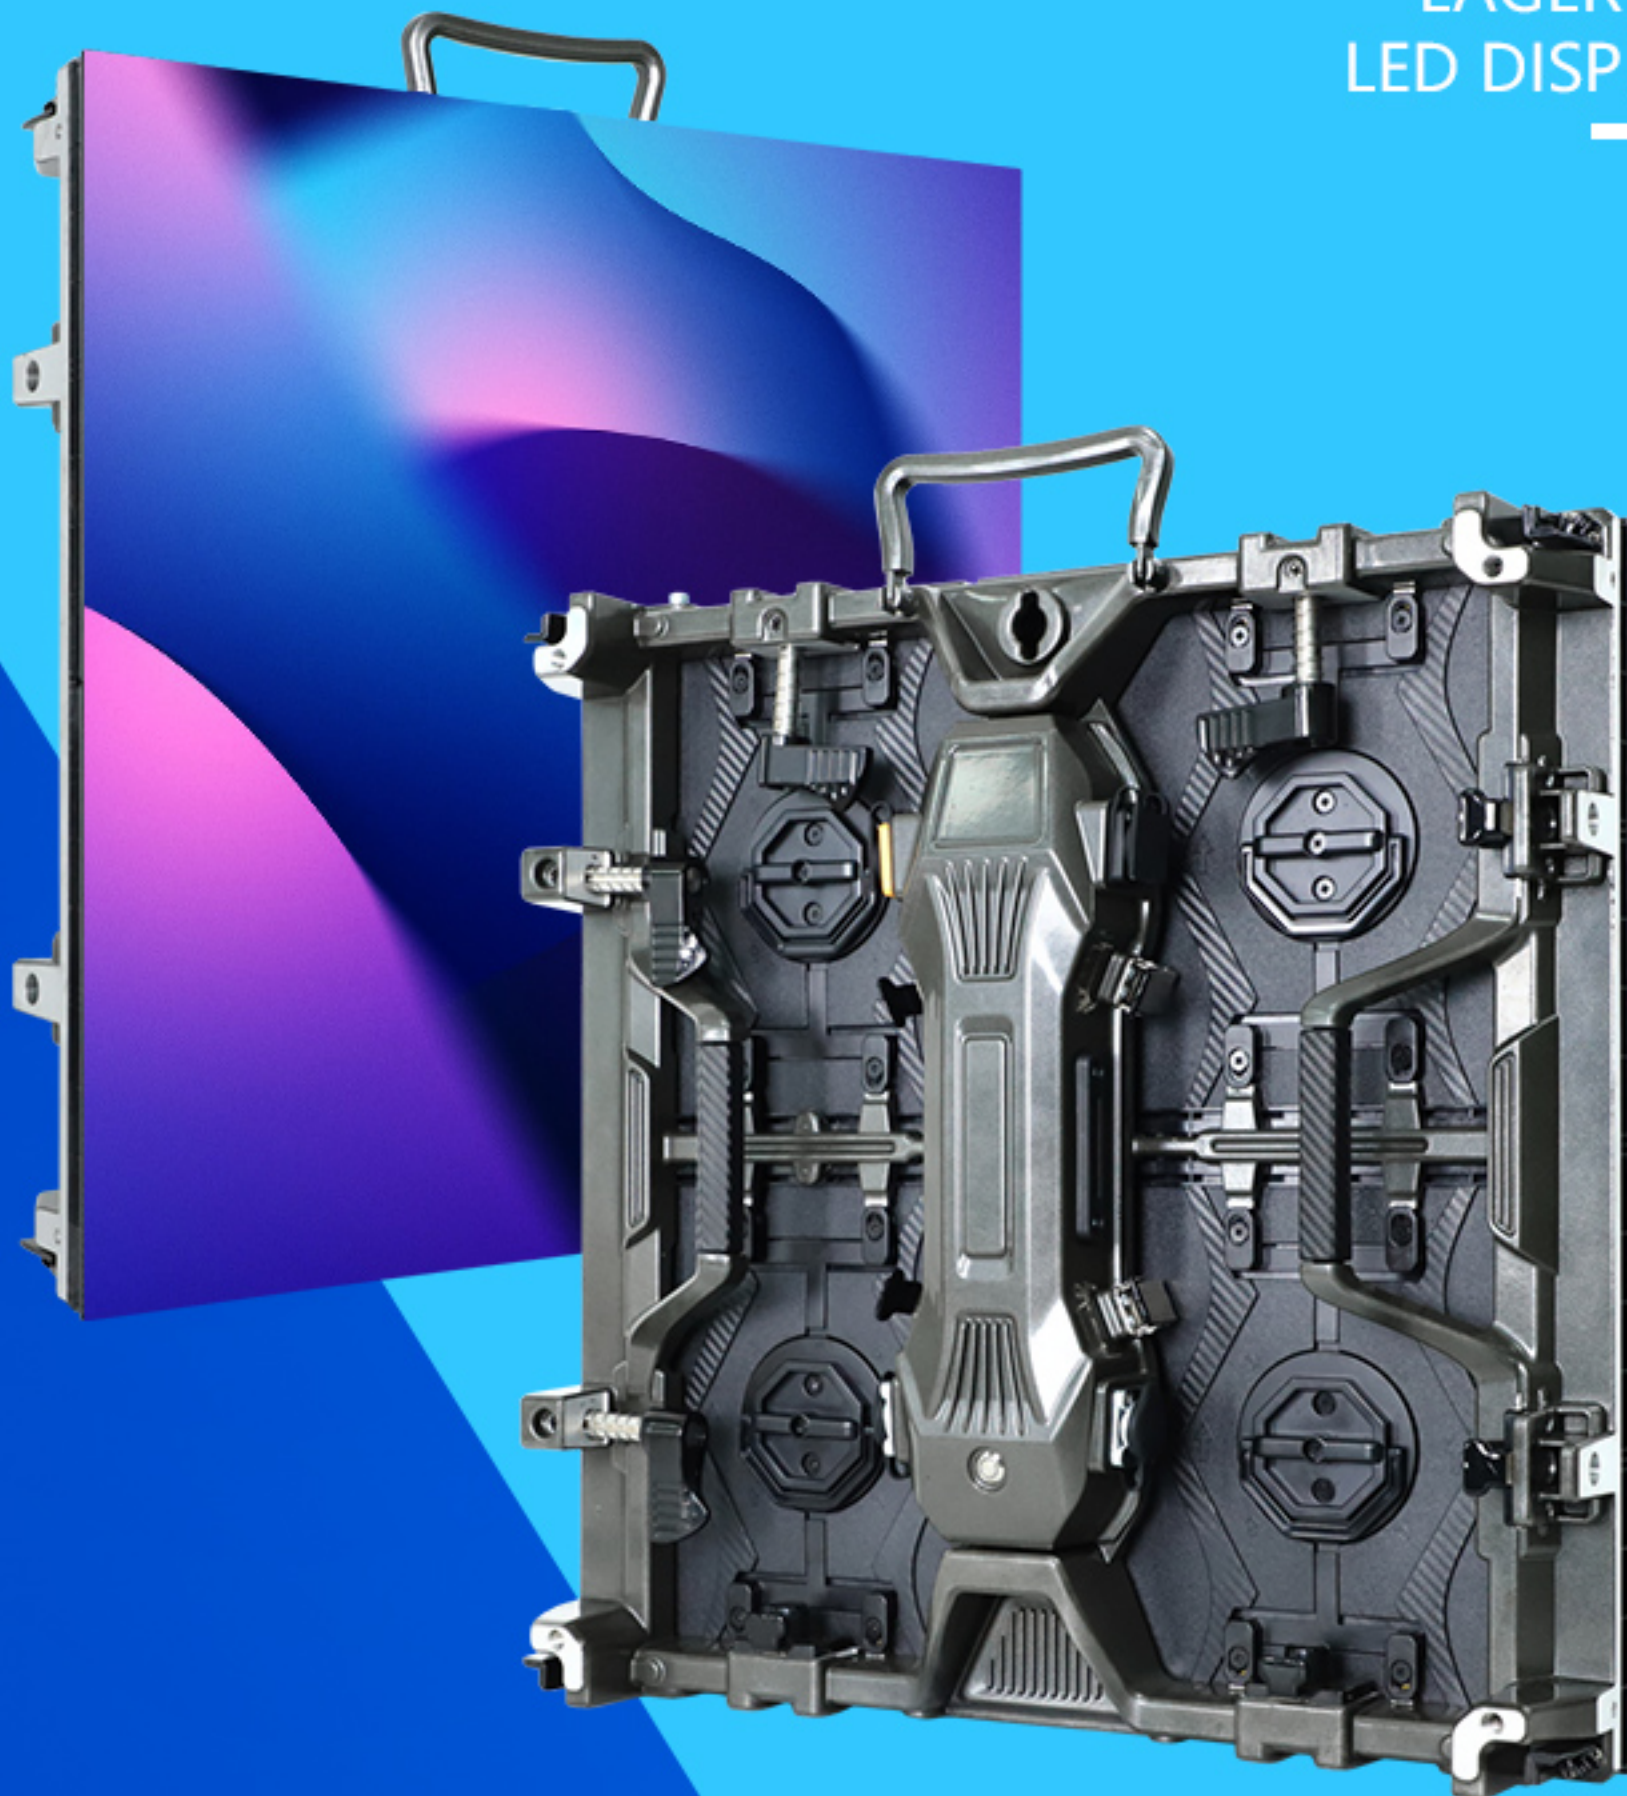

INDOOR & OUTDOOR 500X500MM RENTAL LED DISPLAY

INDOOR & OUTDOOR 500X500MM RENTAL LED DISPLAY

EA500H6

Indoor & Outdoor
500x500mm Rental LED Display

Feature:

1. Configure quick lock, support quick installation;
2. Corner protection design to protect the LED module;
3. Front and rear service design;
4. Hub Connection Design, with detachable Power box;
5. 500x500mm size, lightweight design.

Quick Install

One-man installation;
fast lock design.

EA500H6 SERIES

Corner Protector

Anti-Collision on four corners,
protect the LED lamp.

Front & Rear Service

EA500H6 series adopts front and rear designs to quickly replace LED modules..