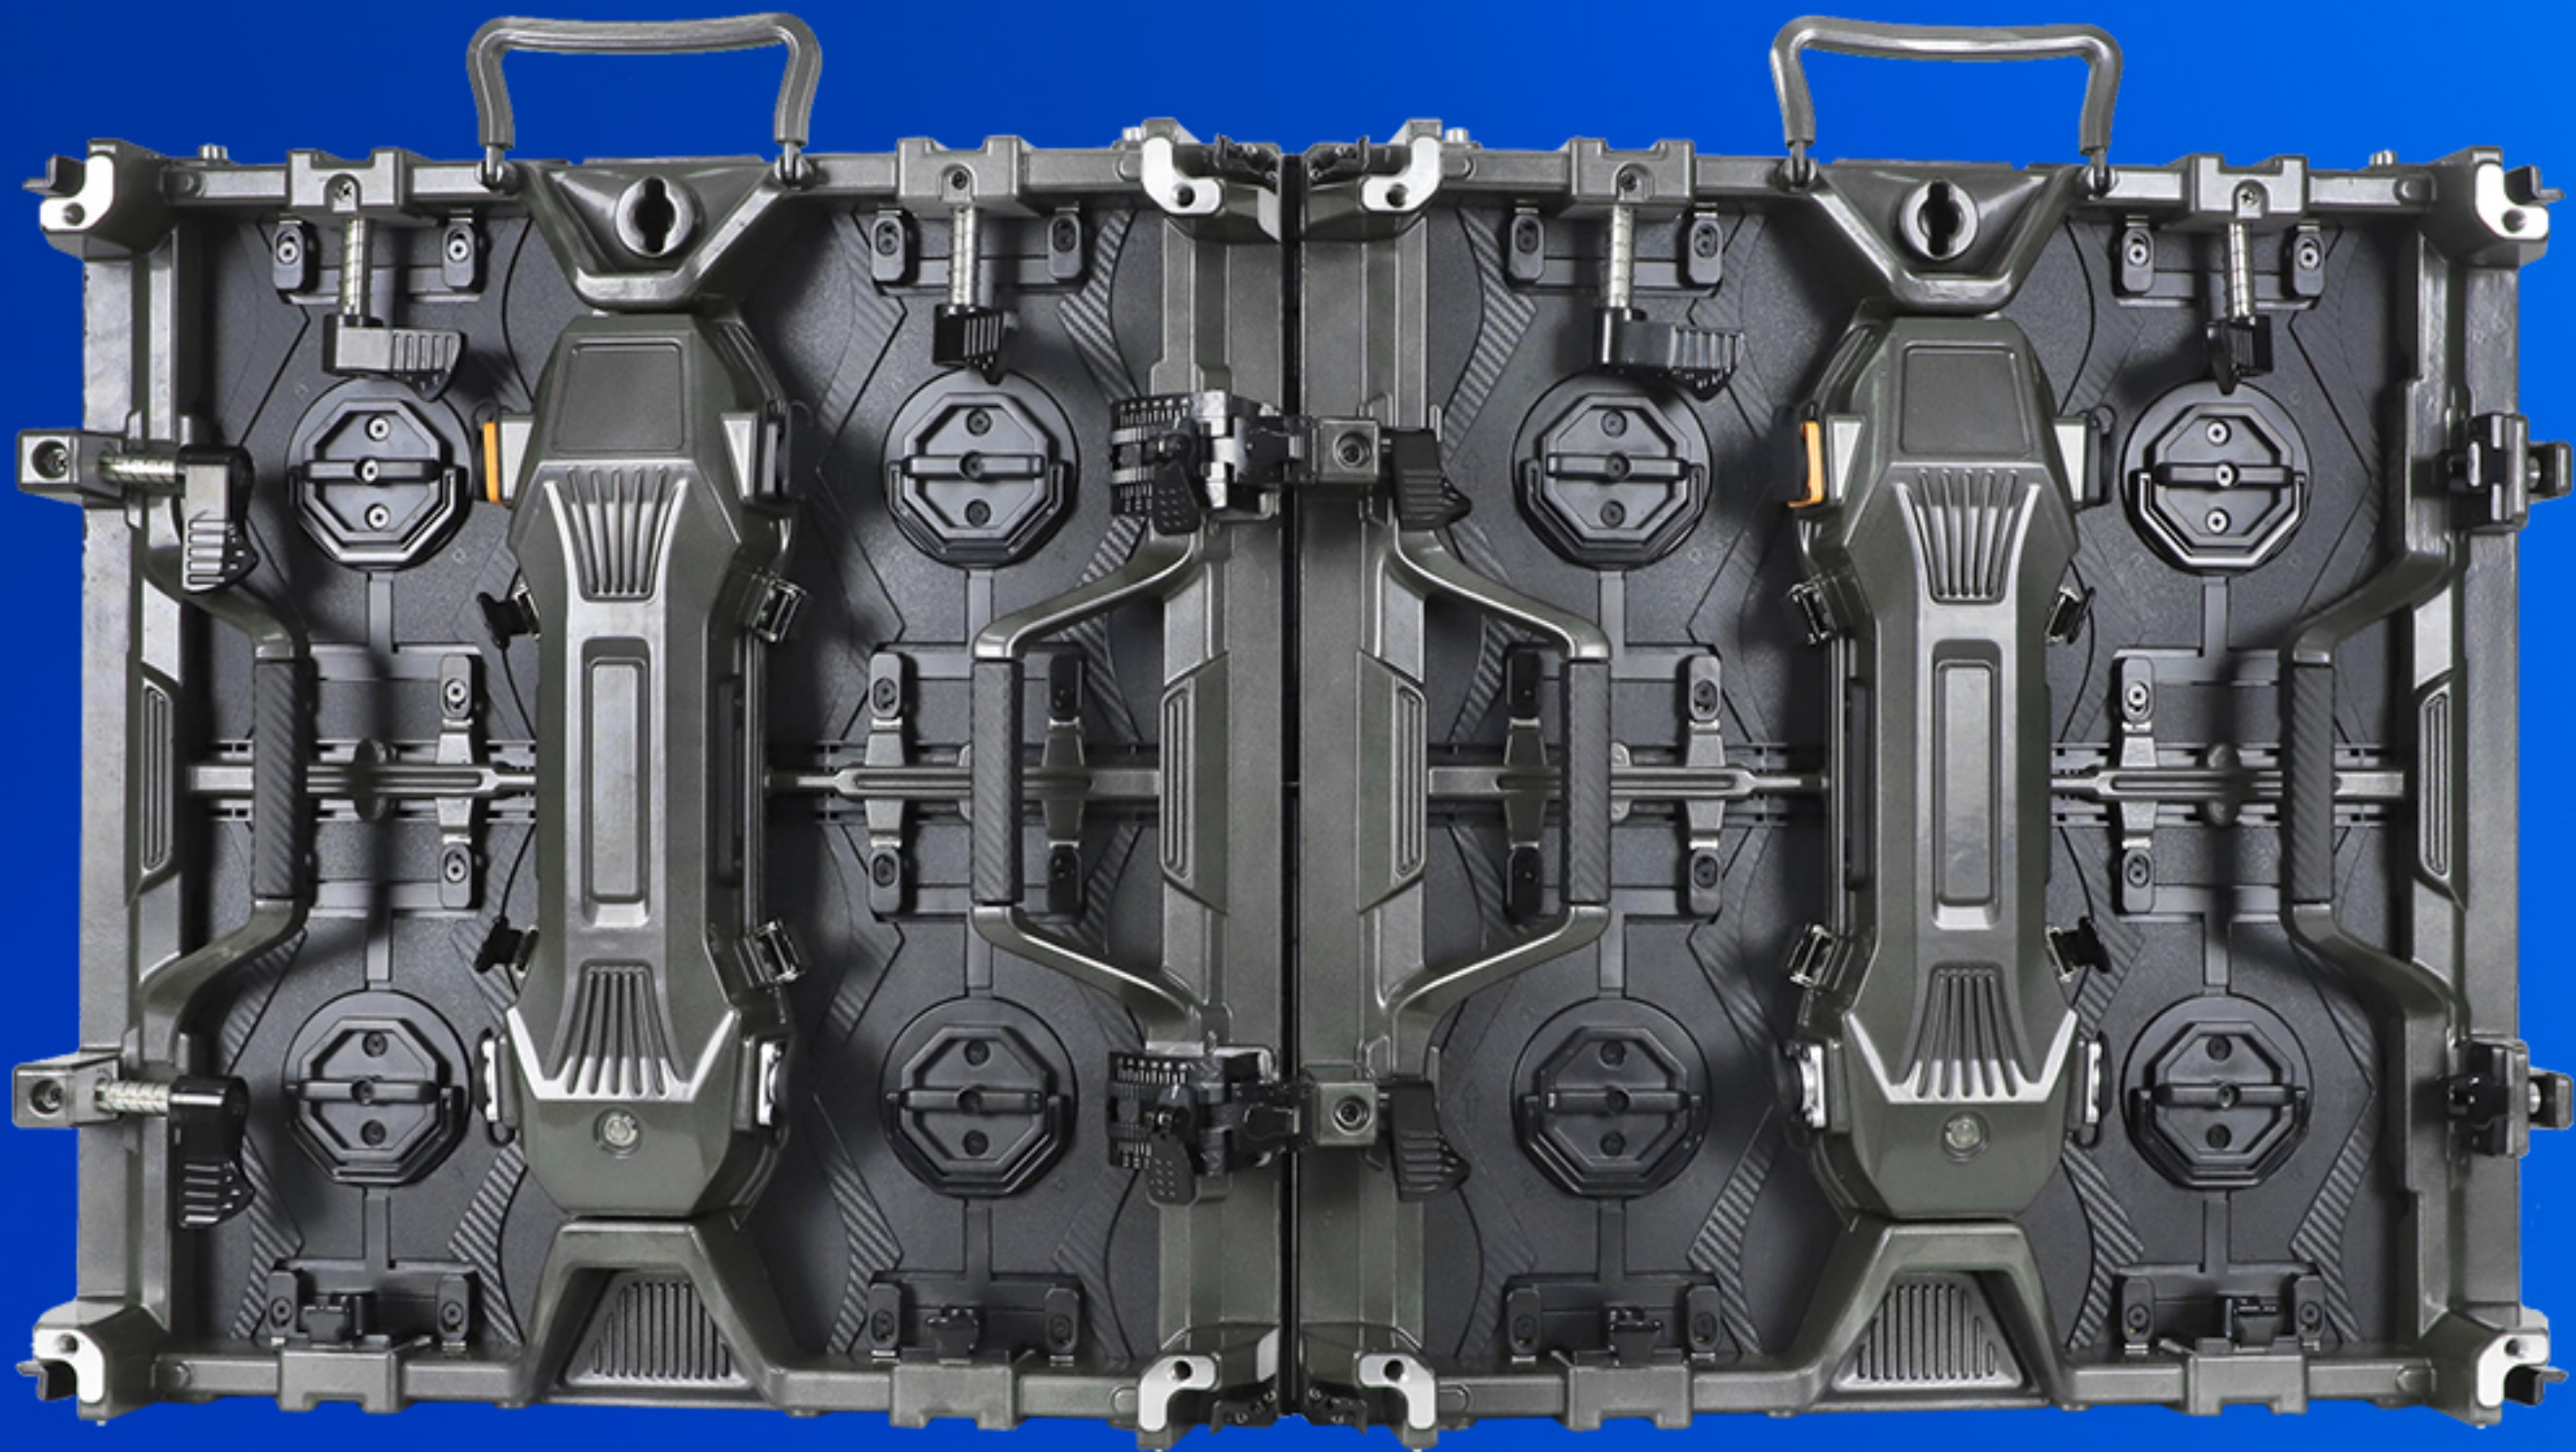

INDOOR & OUTDOOR 500X500MM RENTAL LED DISPLAY

INDOOR & OUTDOOR 500X500MM RENTAL LED DISPLAY

EA500H6

Indoor & Outdoor
500x500mm Rental LED Display

Feature:

1. Configure quick lock, support quick installation;
2. Corner protection design to protect the LED module;
3. Front and rear service design;
4. Hub Connection Design, with detachable Power box;
5. 500x500mm size, lightweight design.

Quick Install

One-man installation;
fast lock design.

EA500H6 SERIES

Corner Protector

Anti-Collision on four corners,
protect the LED lamp.

Front & Rear Service

EA500H6 series adopts front and rear designs to quickly replace LED modules..

Detachable Back Cover

The back cover of the power supply can be quickly opened for easy maintenance.

Curved lock

Install curve locks for curved installation.(Optional)

45° Beveled Cabinet (Optional)

Optional bevel cabinet,
supports 90 degree
installation