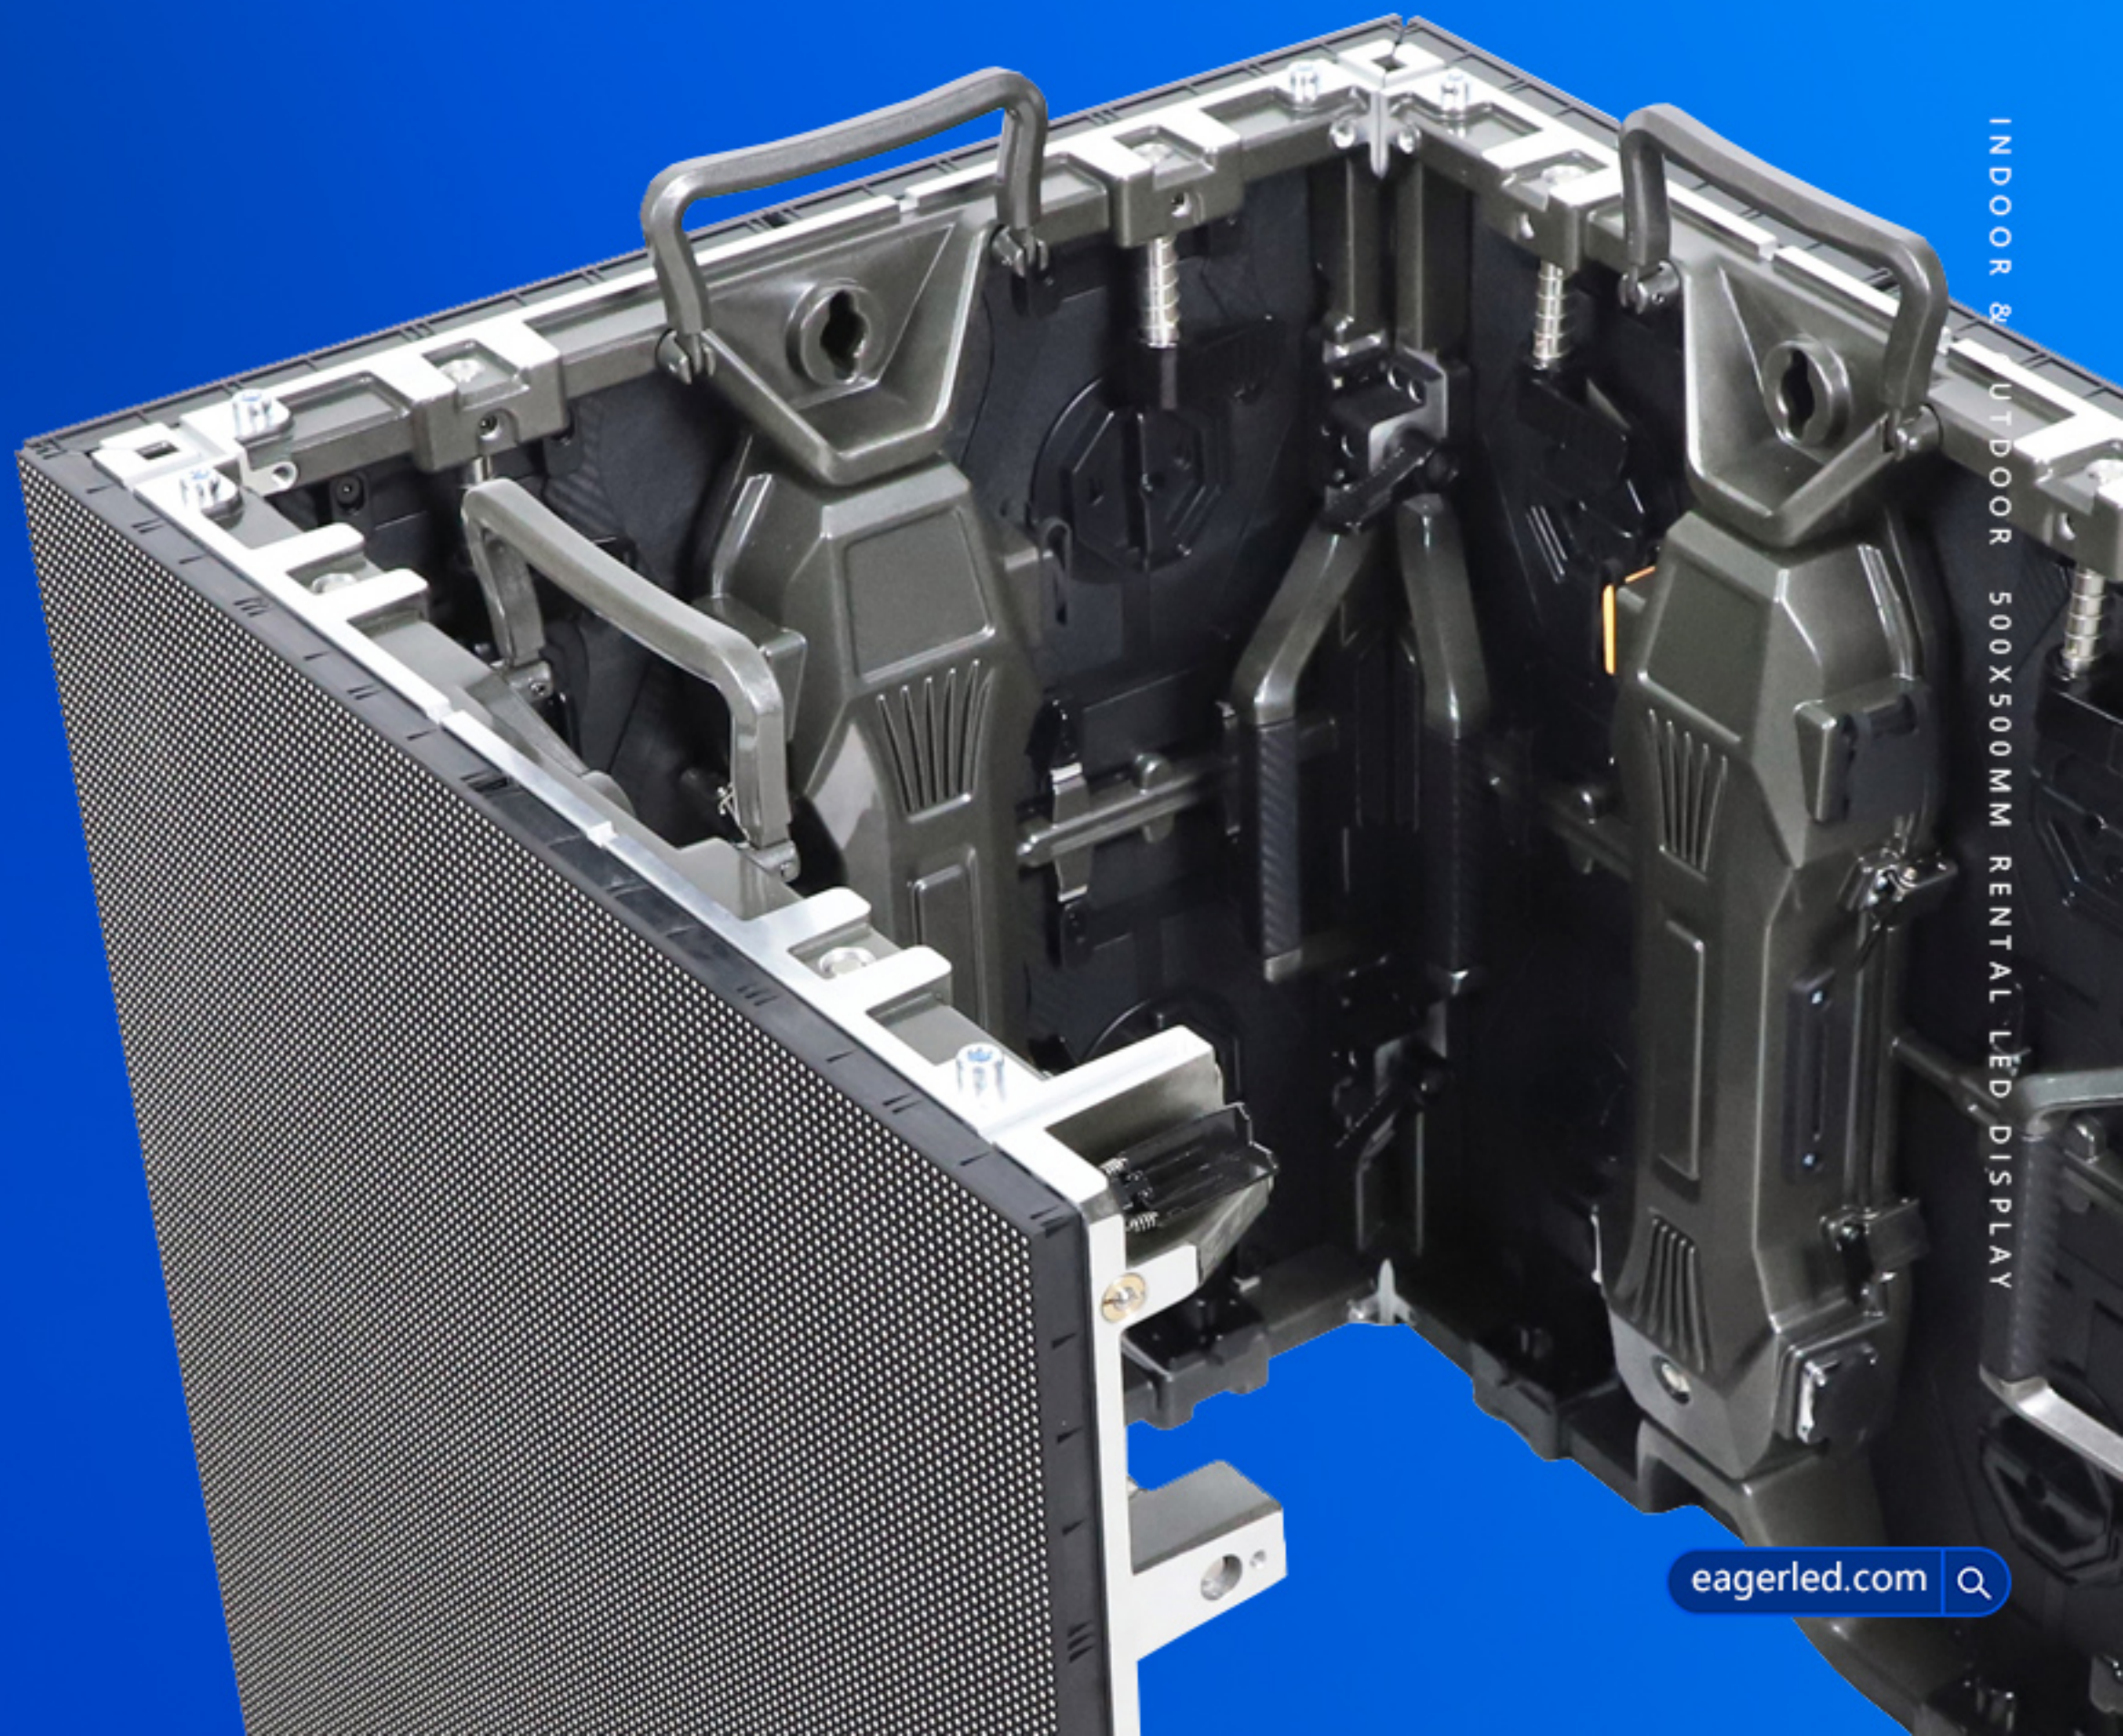

INDOOR & OUTDOOR 500X500MM RENTAL LED DISPLAY

INDOOR & OUTDOOR 500X500MM RENTAL LED DISPLAY

EA500H6

Indoor & Outdoor
500x500mm Rental LED Display

Feature:

1. Configure quick lock, support quick installation;
2. Corner protection design to protect the LED module;
3. Front and rear service design;
4. Hub Connection Design, with detachable Power box;
5. 500x500mm size, lightweight design.

Quick Install

One-man installation;
fast lock design.

EA500H6 SERIES

Corner Protector

Anti-Collision on four corners,
protect the LED lamp.

Front & Rear Service

EA500H6 series adopts front and rear designs to quickly replace LED modules..

Detachable Back Cover

The back cover of the power supply can be quickly opened for easy maintenance.

Curved lock

Install curve locks for curved installation.(Optional)

45° Beveled Cabinet (Optional)

Optional bevel cabinet,
supports 90 degree
installation