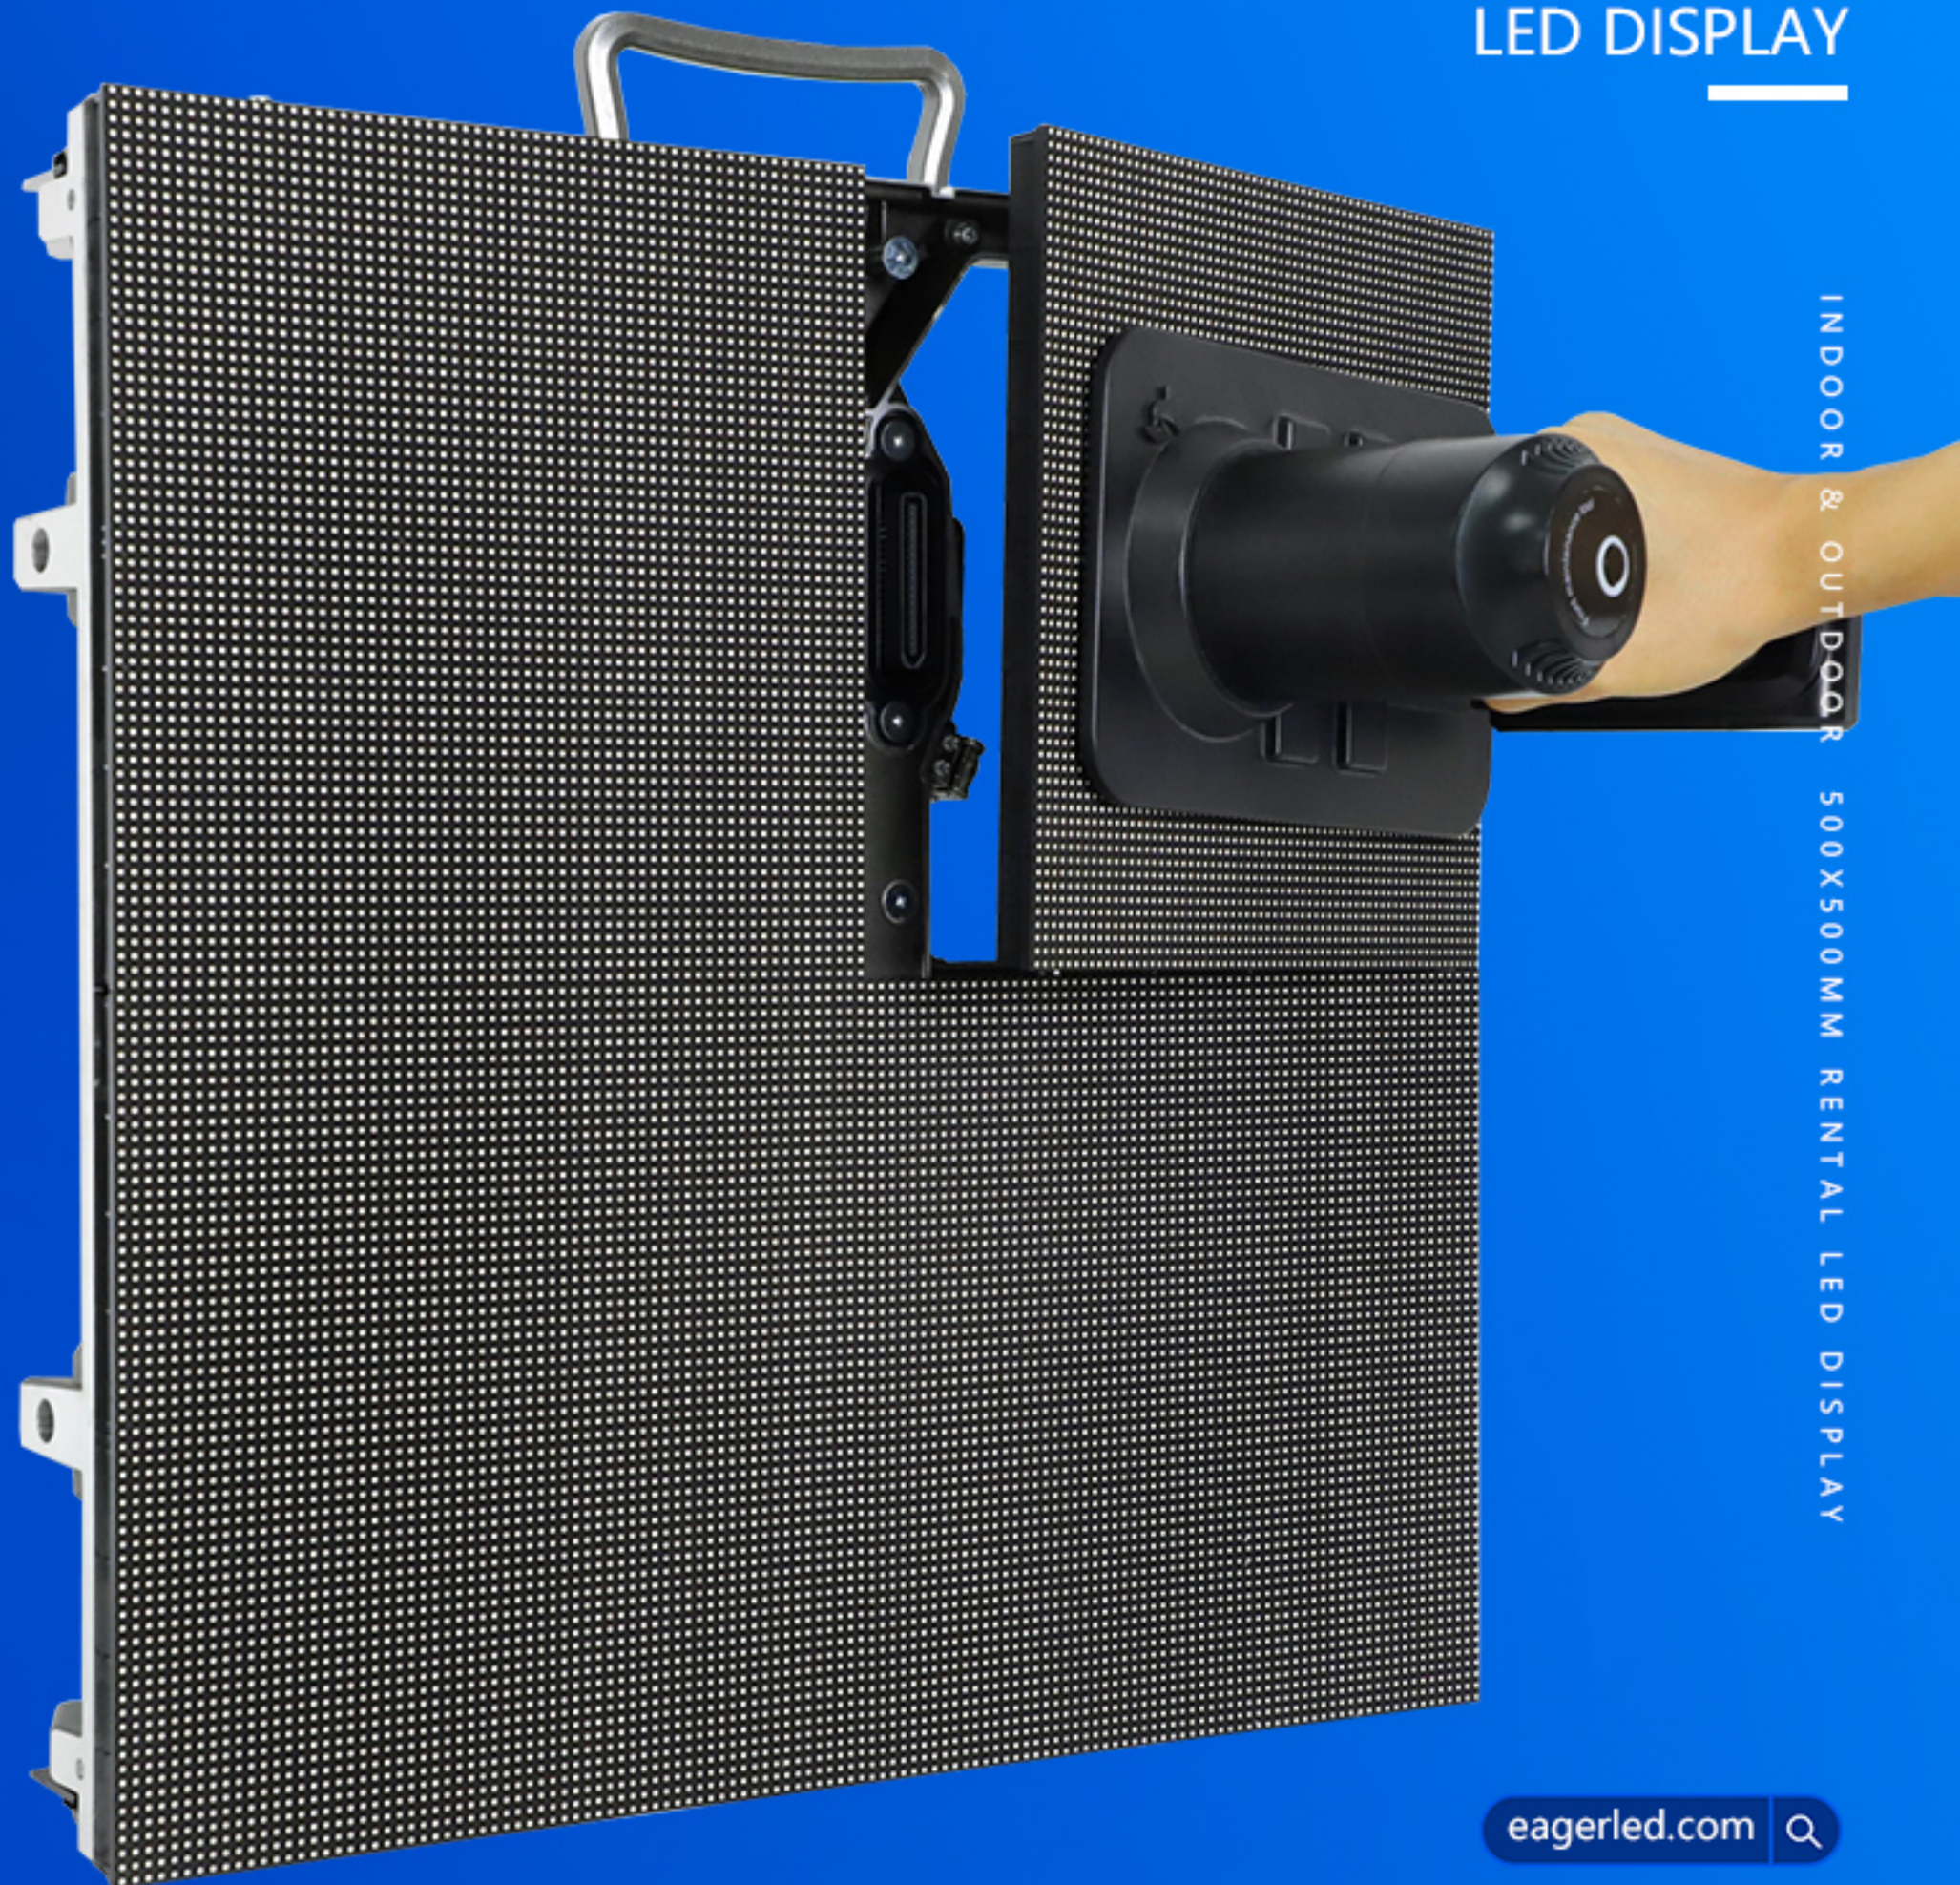

INDOOR & OUTDOOR 500X500MM RENTAL LED DISPLAY

INDOOR & OUTDOOR 500X500MM RENTAL LED DISPLAY

EA500H6

Indoor & Outdoor
500x500mm Rental LED Display

Feature:

1. Configure quick lock, support quick installation;
2. Corner protection design to protect the LED module;
3. Front and rear service design;
4. Hub Connection Design, with detachable Power box;
5. 500x500mm size, lightweight design.

Quick Install

One-man installation;
fast lock design.

EA500H6 SERIES

Corner Protector

Anti-Collision on four corners,
protect the LED lamp.

Front & Rear Service

EA500H6 series adopts front and rear designs to quickly replace LED modules..

Detachable Back Cover

The back cover of the power supply can be quickly opened for easy maintenance.

Curved lock

Install curve locks for curved installation.(Optional)

45° Beveled Cabinet (Optional)

Optional bevel cabinet,
supports 90 degree
installation

INDOOR & OUTDOOR 500X500MM RENTAL LED DISPLAY

Packing Method

(Refer to the packaging method)

Cabinet size(mm)	500*500(L*H)
Packing Quantity	8pcs/carton
Package Size(mm)	980*585*754(L*W*H)

Eagerled EA500H6 Outdoor Rental LED Display Parameter