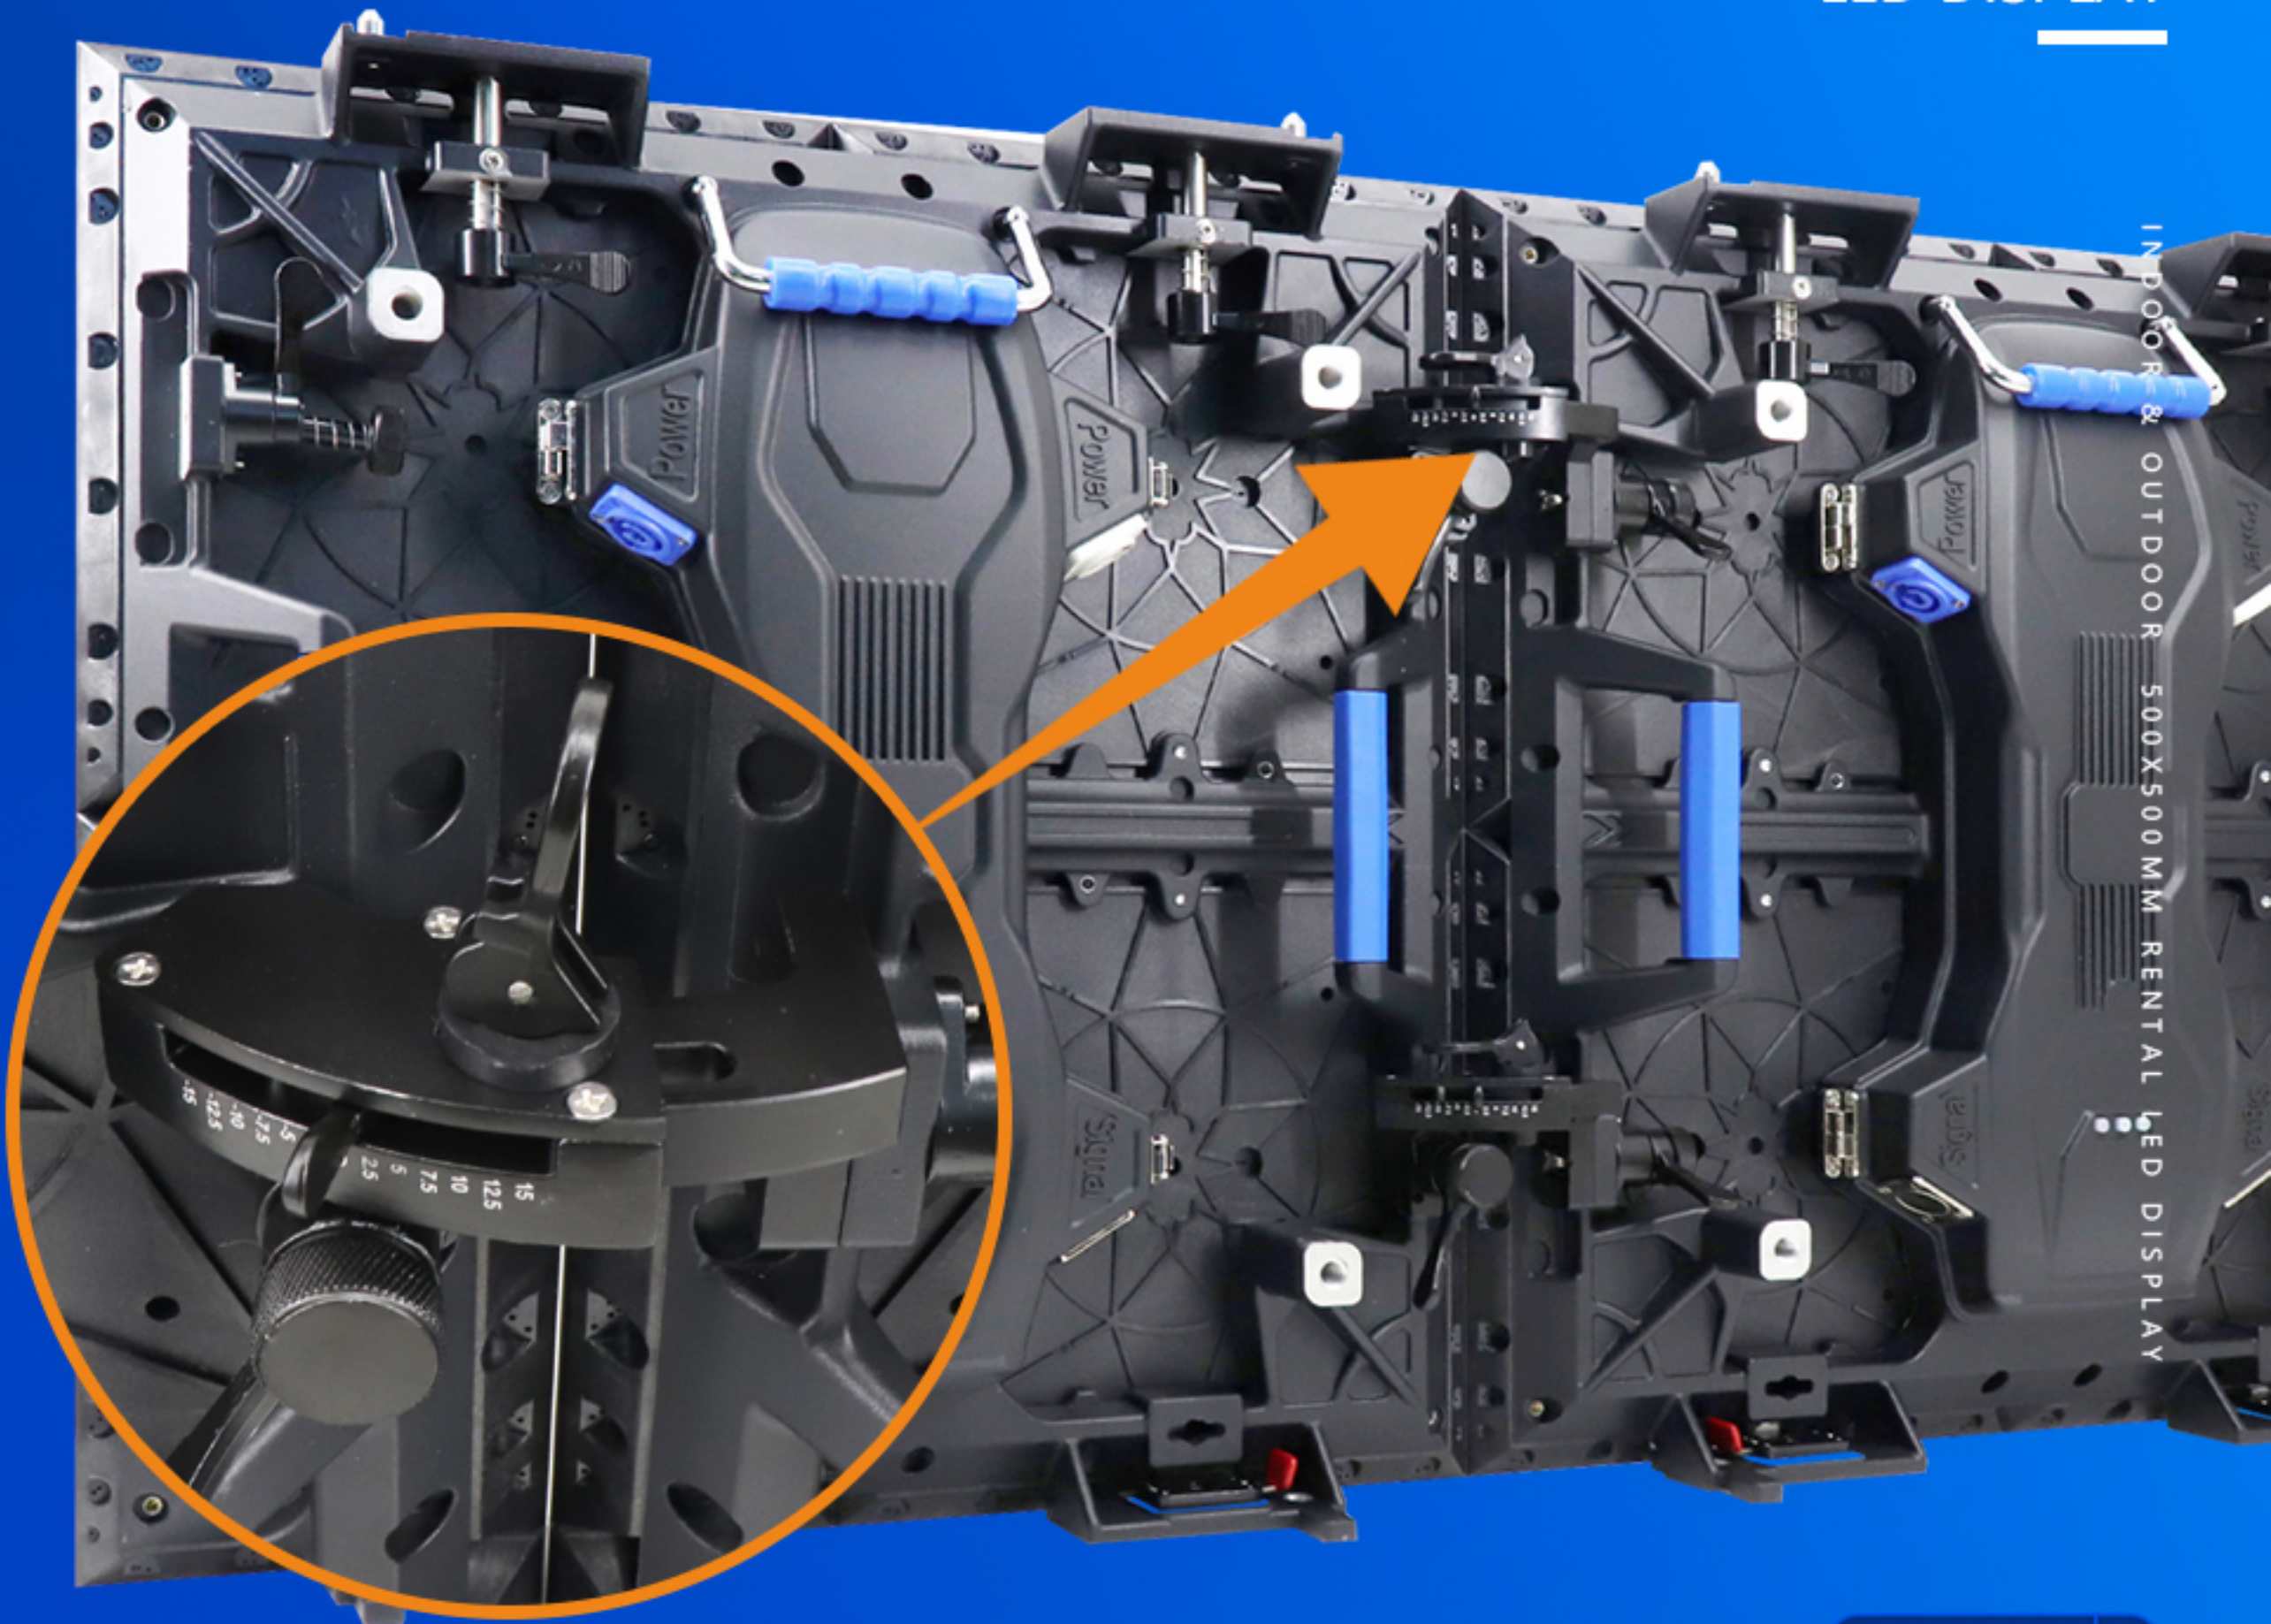

INDOOR & OUTDOOR 500X500MM RENTAL LED DISPLAY

INDOOR & OUTDOOR 500X500MM RENTAL LED DISPLAY

EA500C5

Indoor & Outdoor
500x500mm Rental LED Display

Feature:

1. Configure quick lock, support quick installation;
2. 90 degree splicing installation, splicing cube LED display;
3. Indoor series, support front maintenance design;
4. The back cover of the power supply can be opened for quick maintenance;
5. 500x500mm size, lightweight design.

Quick Install

One-man installation;
fast lock design.

90° Splicing Installation

Two cabinets installed
at 90° angles.

Splicing Cube LED display

EA500C5 series can
assemble cube screen.

CUBE DISPLAY

Curved lock

Install curve locks for curved installation.
(Optional)

Front Service

Indoor EA500C5 series
supports front service design
(Optional)

Superb Display Effect

3840Hz high refresh rate
High grayscale

Low refresh rate
Low grayscale

VS

EagerLED EA500C5

Competing Product

INDOOR & OUTDOOR 500X500MM RENTAL LED DISPLAY

INDOOR & OUTDOOR 500X500MM RENTAL LED DISPLAY

Installation Method

INDOOR & OUTDOOR 500X500MM RENTAL LED DISPLAY

Stacking installation