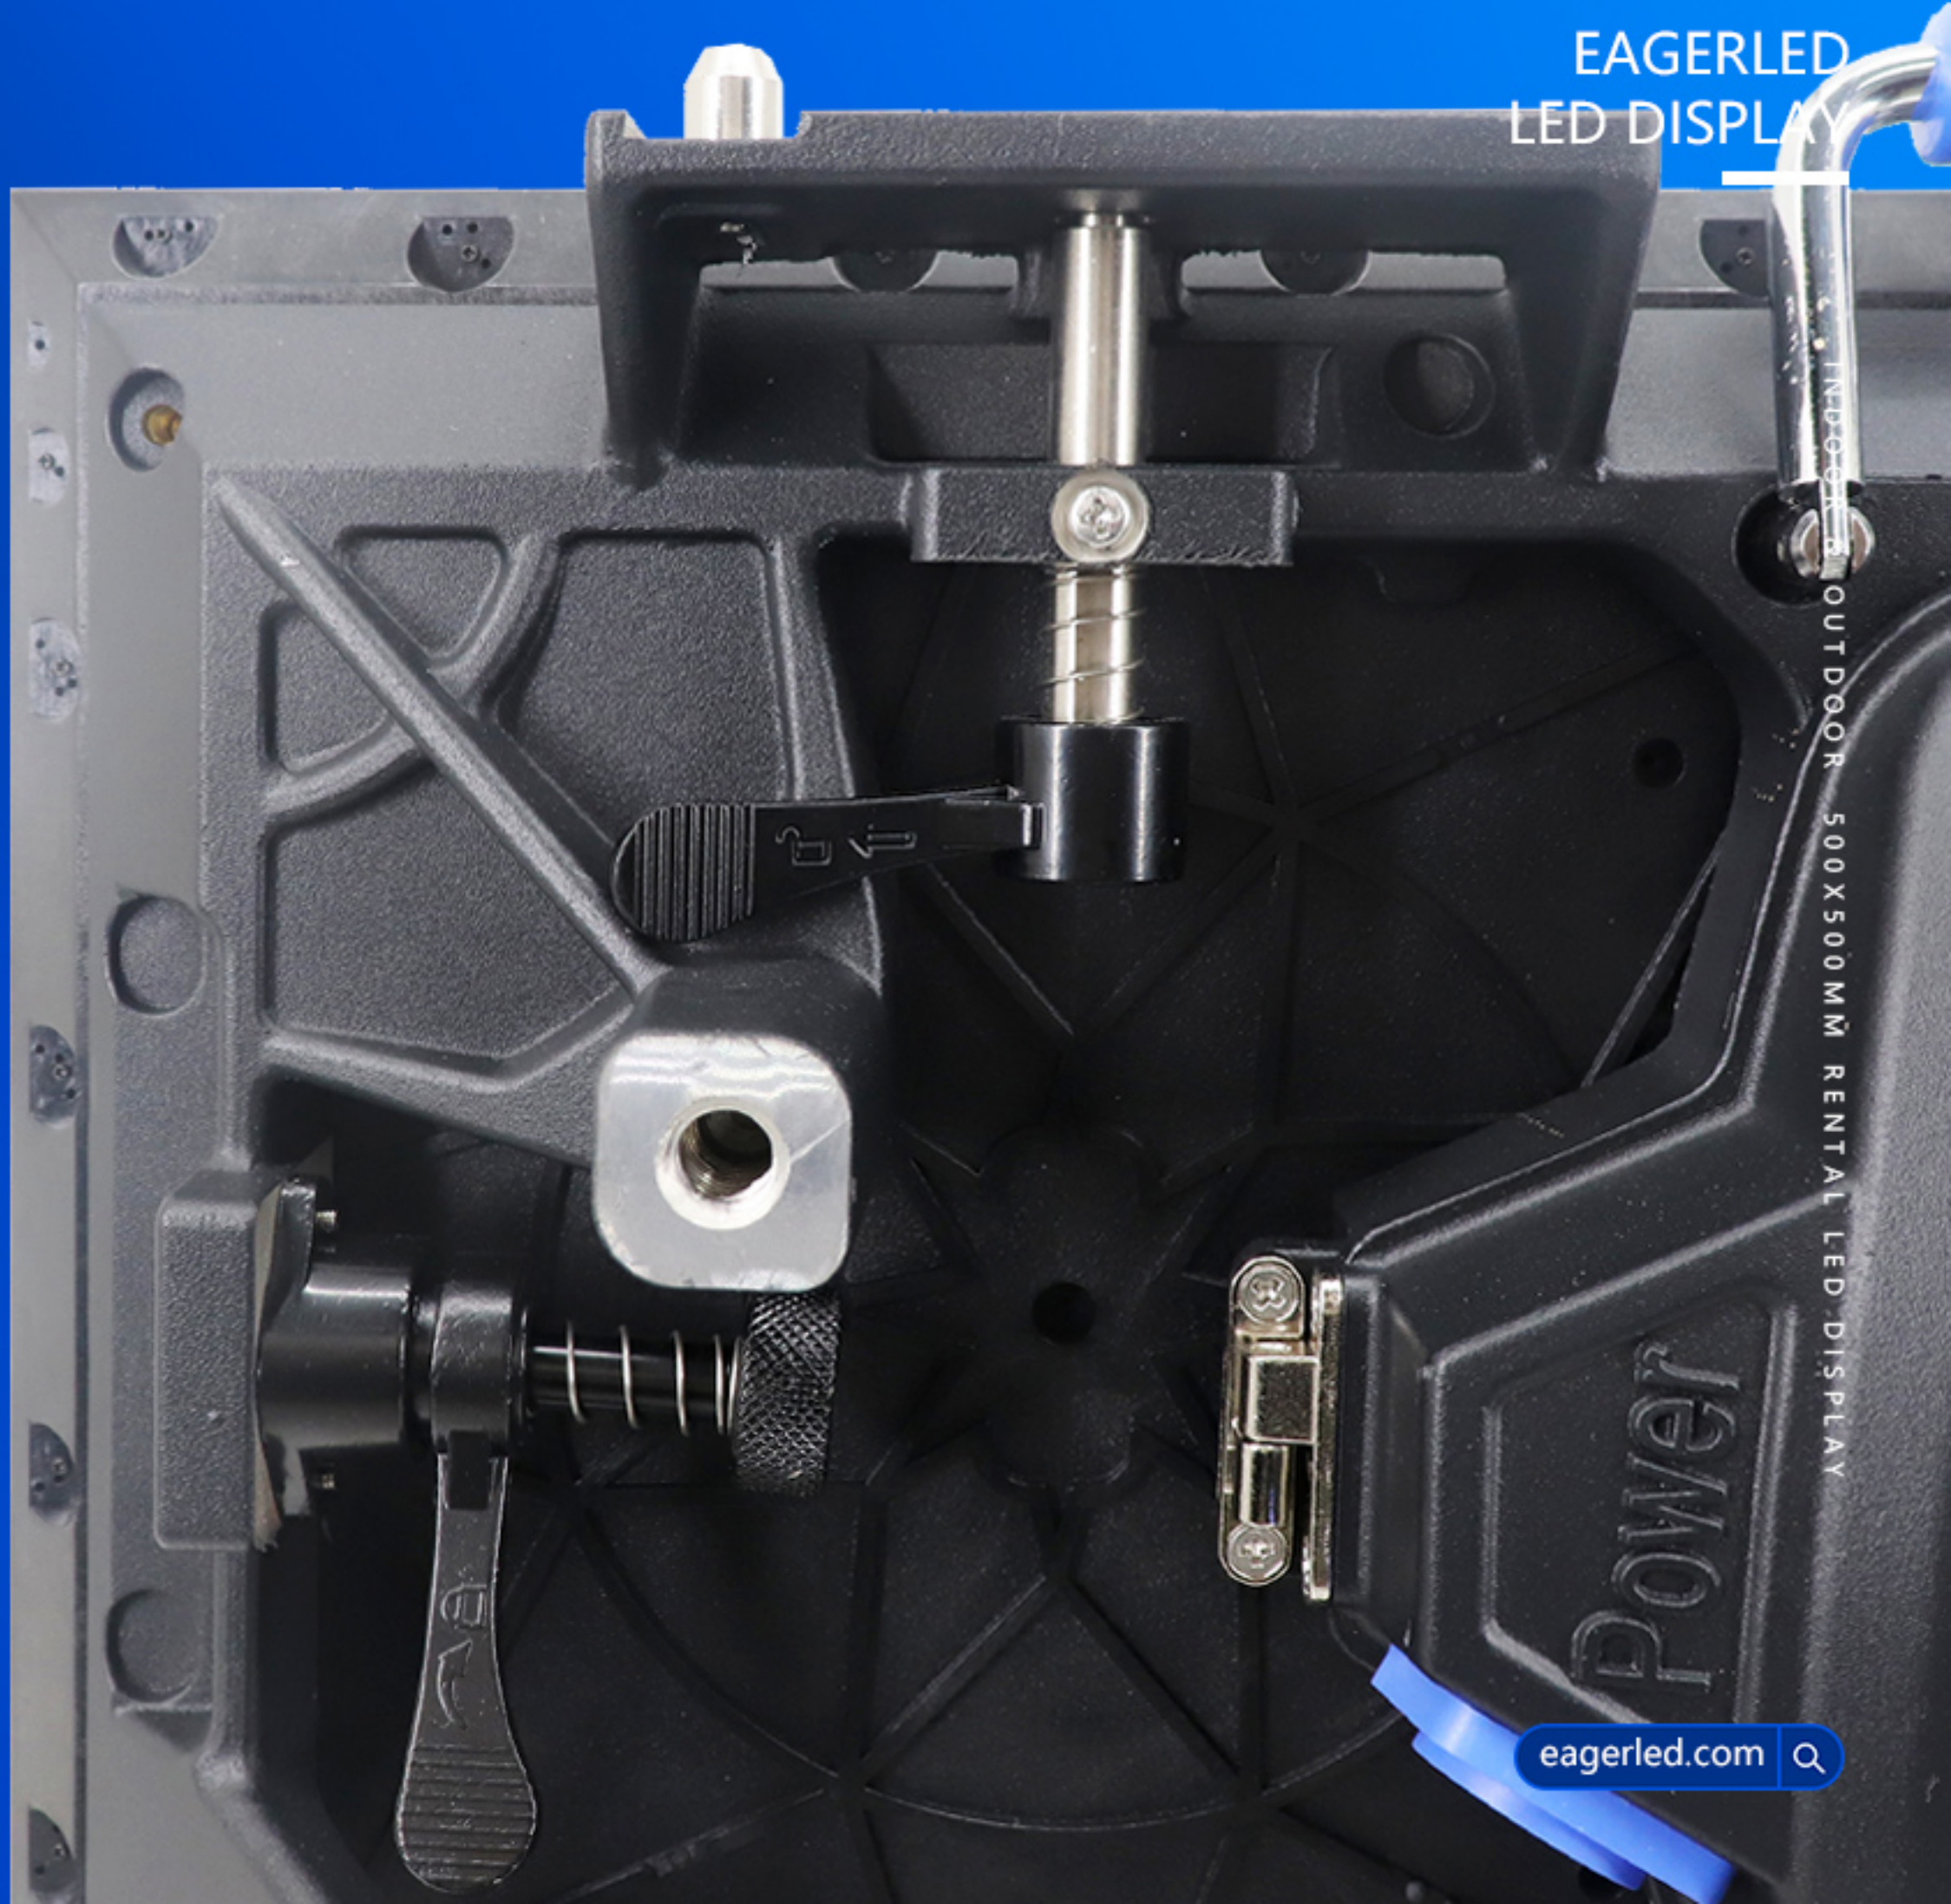

INDOOR & OUTDOOR 500X500MM RENTAL LED DISPLAY

INDOOR & OUTDOOR 500X500MM RENTAL LED DISPLAY

EA500C5

Indoor & Outdoor
500x500mm Rental LED Display

Feature:

1. Configure quick lock, support quick installation;
2. 90 degree splicing installation, splicing cube LED display;
3. Indoor series, support front maintenance design;
4. The back cover of the power supply can be opened for quick maintenance;
5. 500x500mm size, lightweight design.

Quick Install

One-man installation;
fast lock design.

90° Splicing Installation

Two cabinets installed
at 90° angles.

Splicing Cube LED display

EA500C5 series can
assemble cube screen.

CUBE DISPLAY

Curved lock

Install curve locks for curved installation.
(Optional)

Front Service

Indoor EA500C5 series
supports front service design
(Optional)

Superb Display Effect

3840Hz high refresh rate
High grayscale

Low refresh rate
Low grayscale

VS

EagerLED EA500C5

Competing Product

INDOOR & OUTDOOR 500X500MM RENTAL LED DISPLAY

INDOOR & OUTDOOR 500X500MM RENTAL LED DISPLAY

Installation Method

INDOOR & OUTDOOR 500X500MM RENTAL LED DISPLAY

Stacking installation