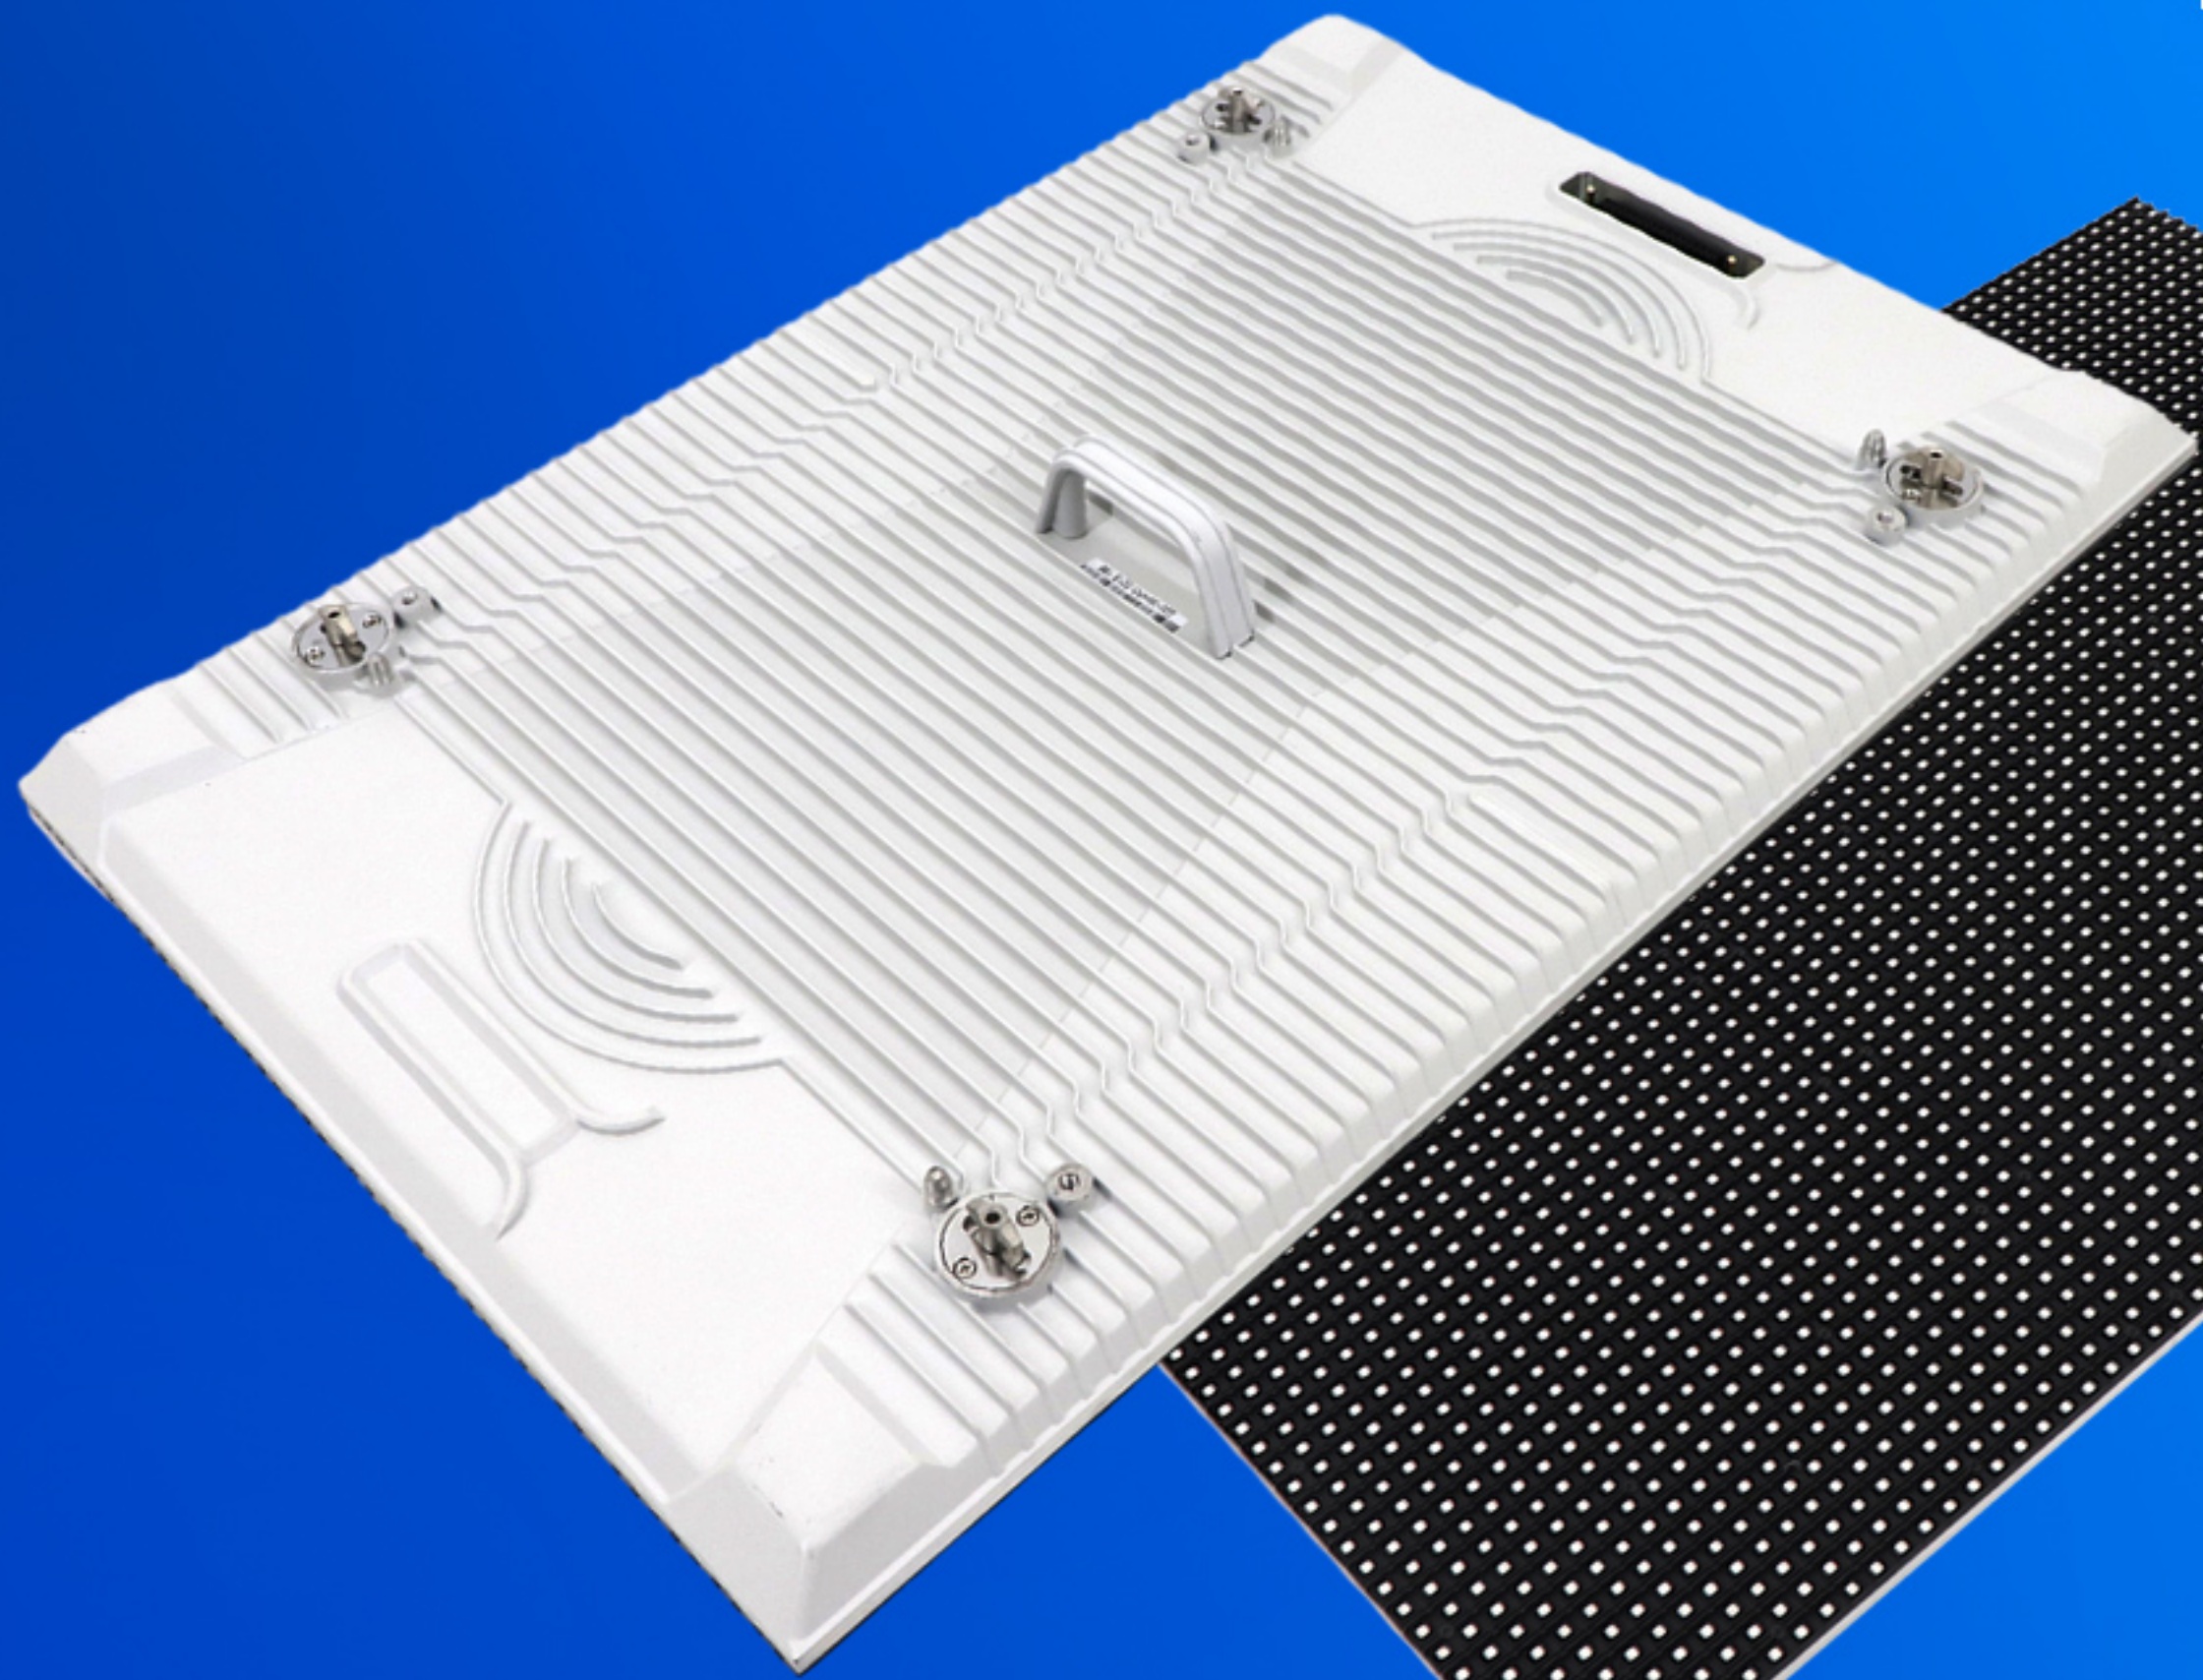

EA3D-VR

Outdoor 3D VR LED Display Billboard

Feature:

1. Customized design to present naked-eye 3D effect;
2. Energy-saving design, fast heat dissipation;
3. Dual service for front and rear maintenance;
4. IP66 dustproof and waterproof;
5. Cable-free design, power and data cables are hidden at the bottom of the panel.

Front and Rear Maintenance

Dual service mode of front and rear design to save you Maintenance Cost.

Cable-less Deisgn

The power and data cables
are hidden at the bottom
of the panel.

Energy Saving

EA3D-VR LED display are more energy-efficient than traditional outdoor screens.

Aluminum LED Panel

The LED panel adopts a fully sealed design for superior protection.

90° Curved Display

90° curved surface to achieve 3D display effect.

Superb Display Effect

OUTDOOR FRONT SERVICE ENERGY-SAVING

OUTDOOR FRONT SERVICE ENERGY-SAVING

IP66 Protection

IP66 dustproof and waterproof, suitable for outdoor applications.

Installation Method

OUTDOOR FRONT SERVICE ENERGY-SAVING

Billboard installation

Stack installation