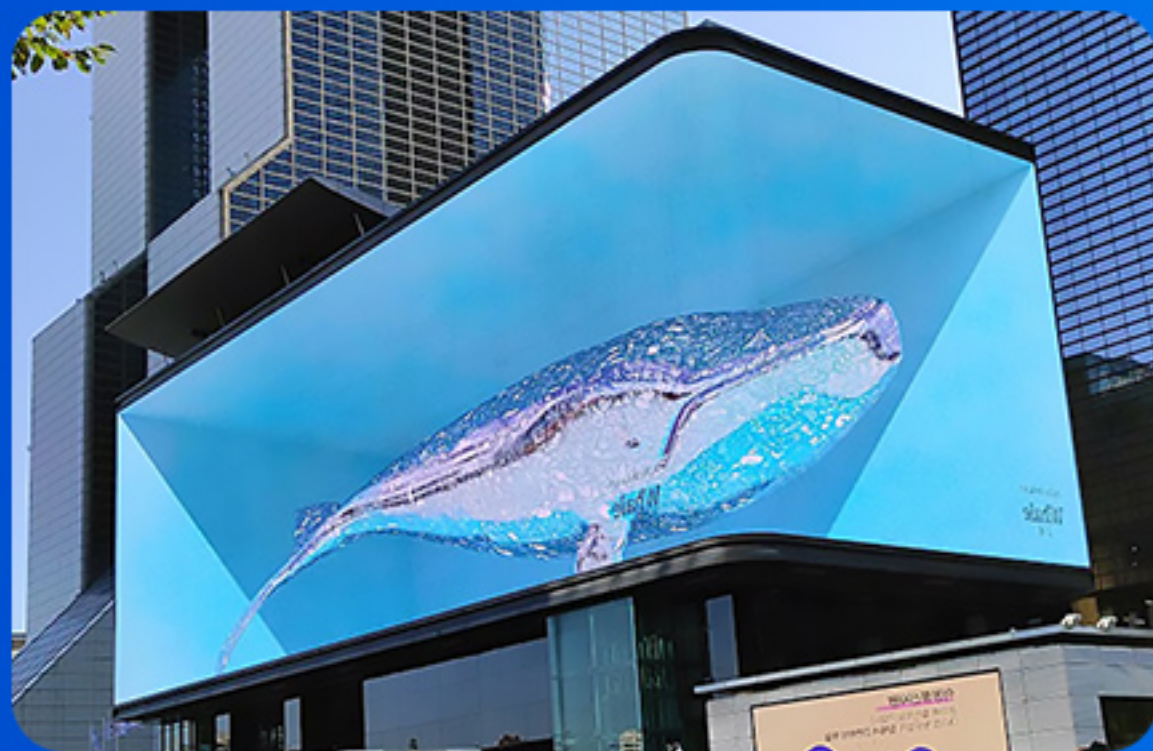

Multiple Applications

OUTDOOR FRONT SERVICE ENERGY-SAVING

OUTDOOR FRONT SERVICE ENERGY-SAVING