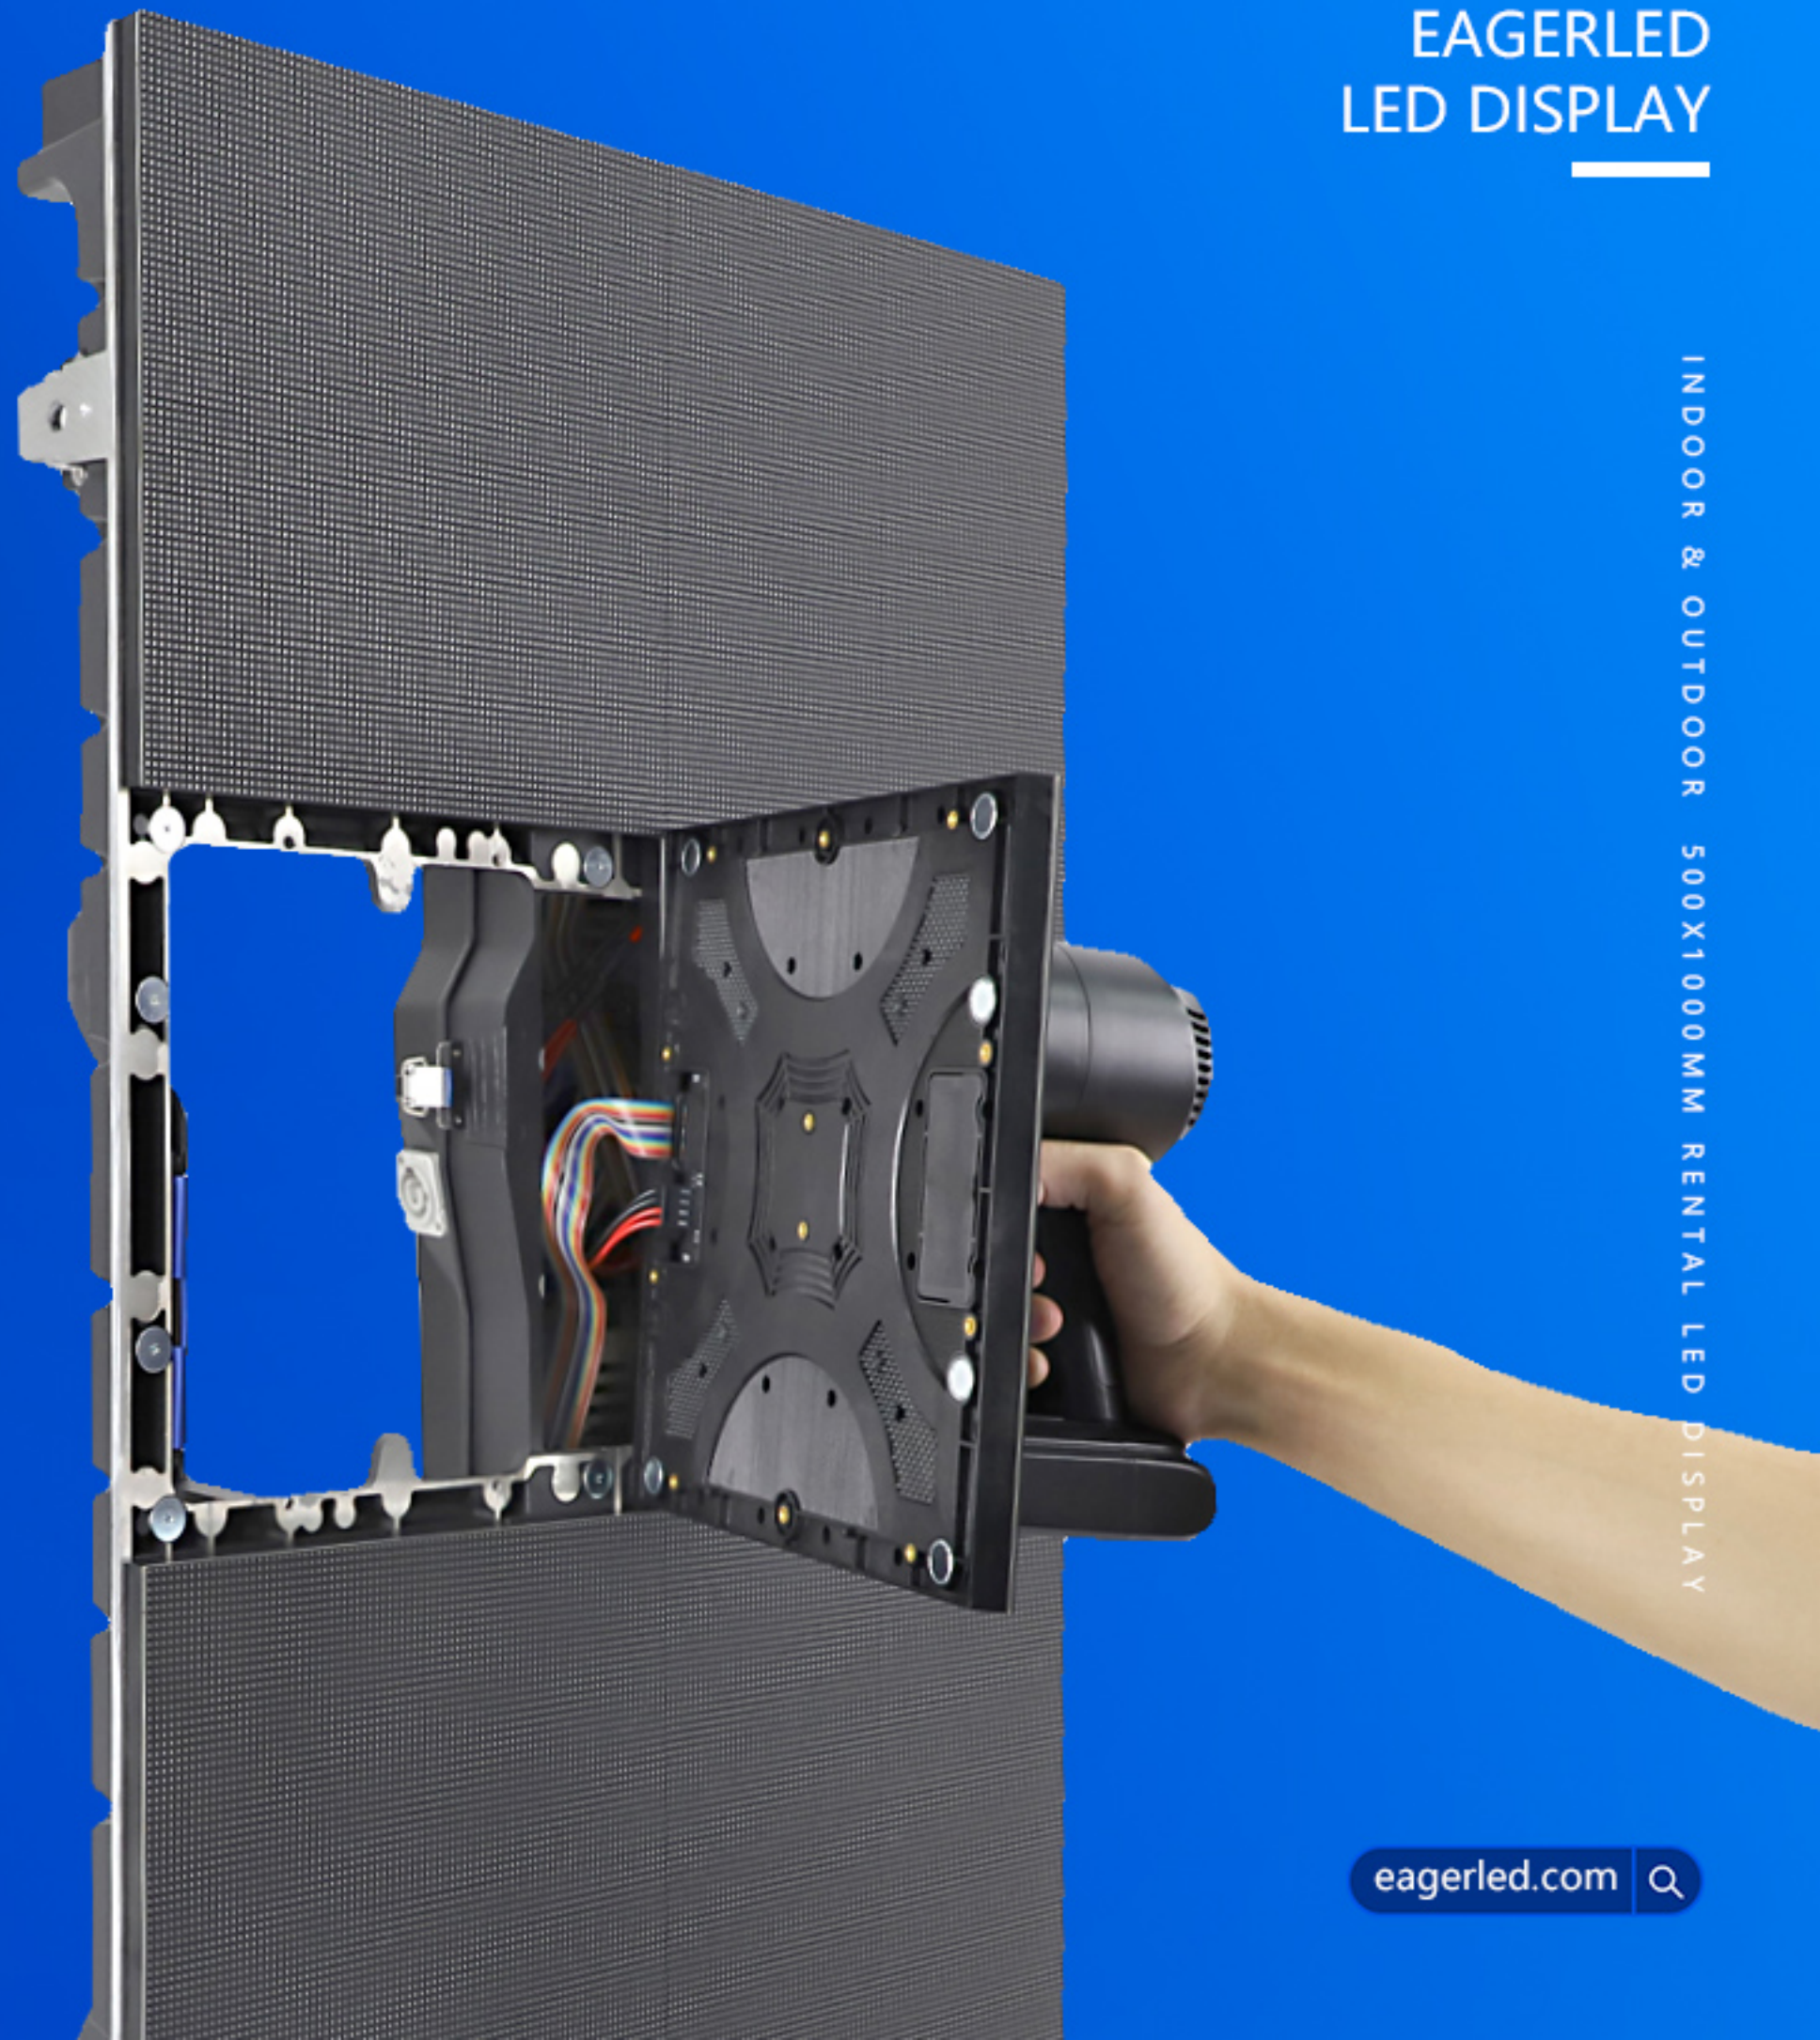

Front Service

Indoor EA1000C4 series
supports front service design
(Optional)