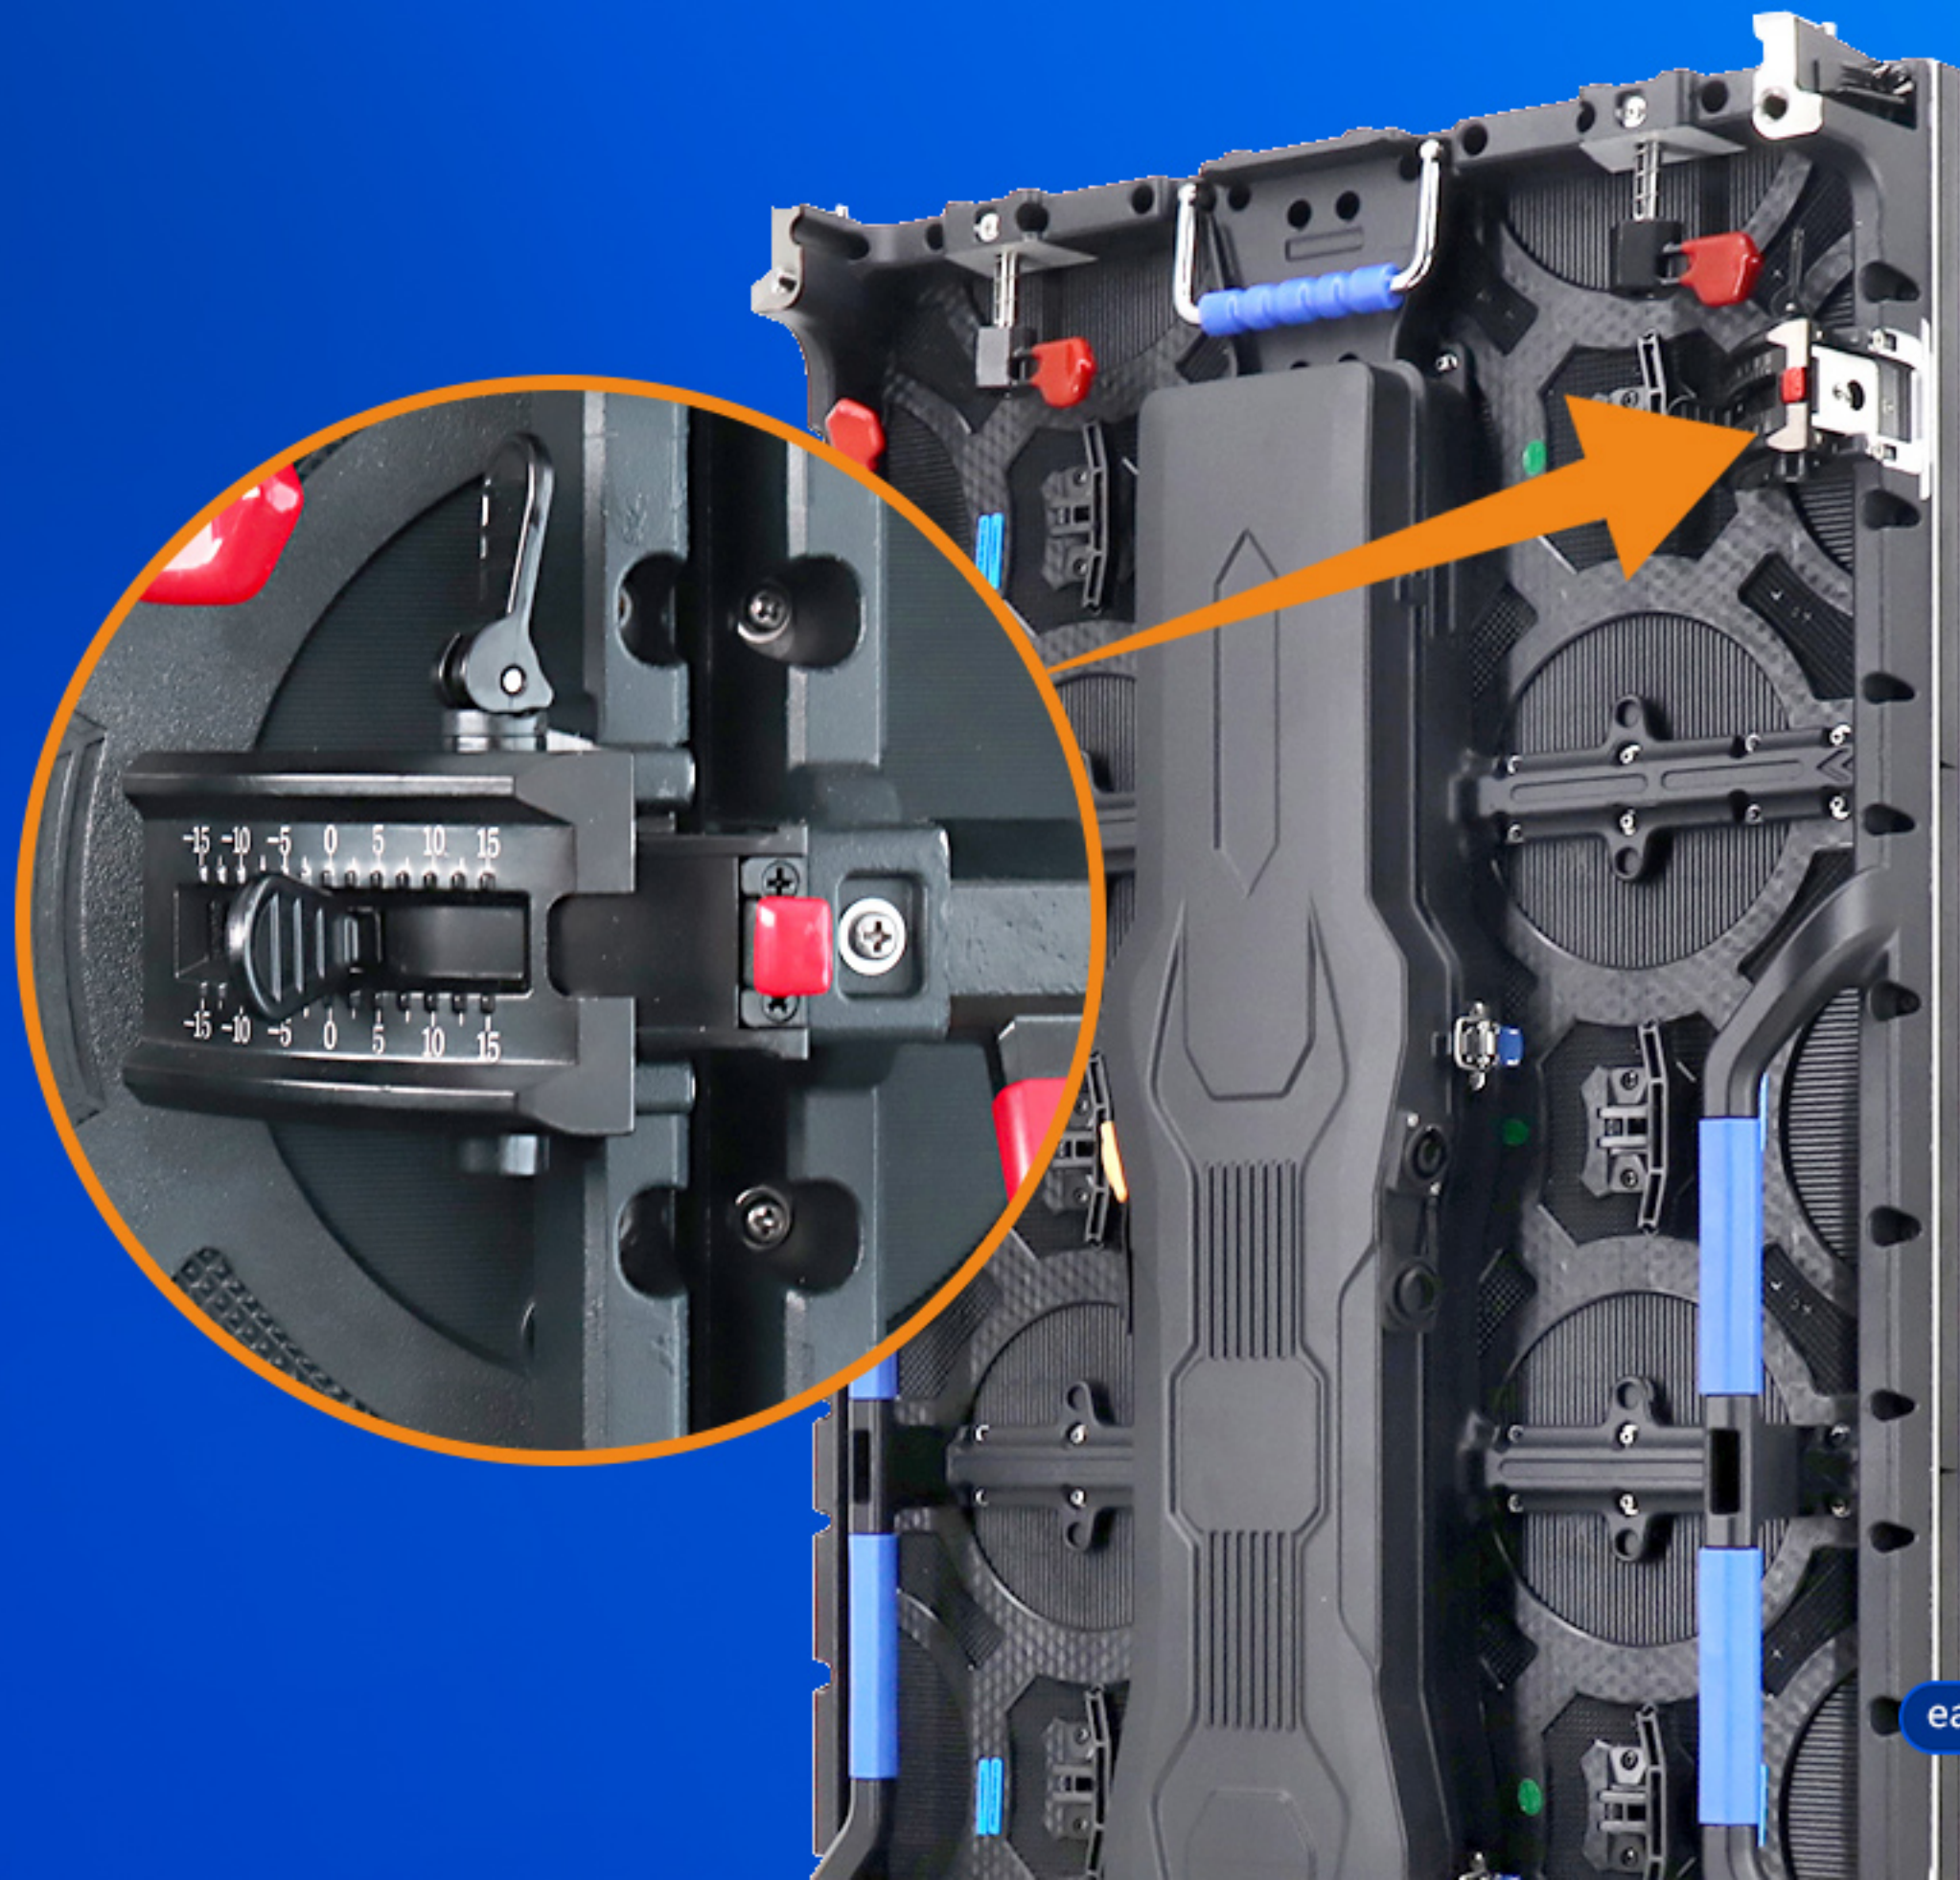

Curved lock

Install curve locks for curved installation.
(Optional)