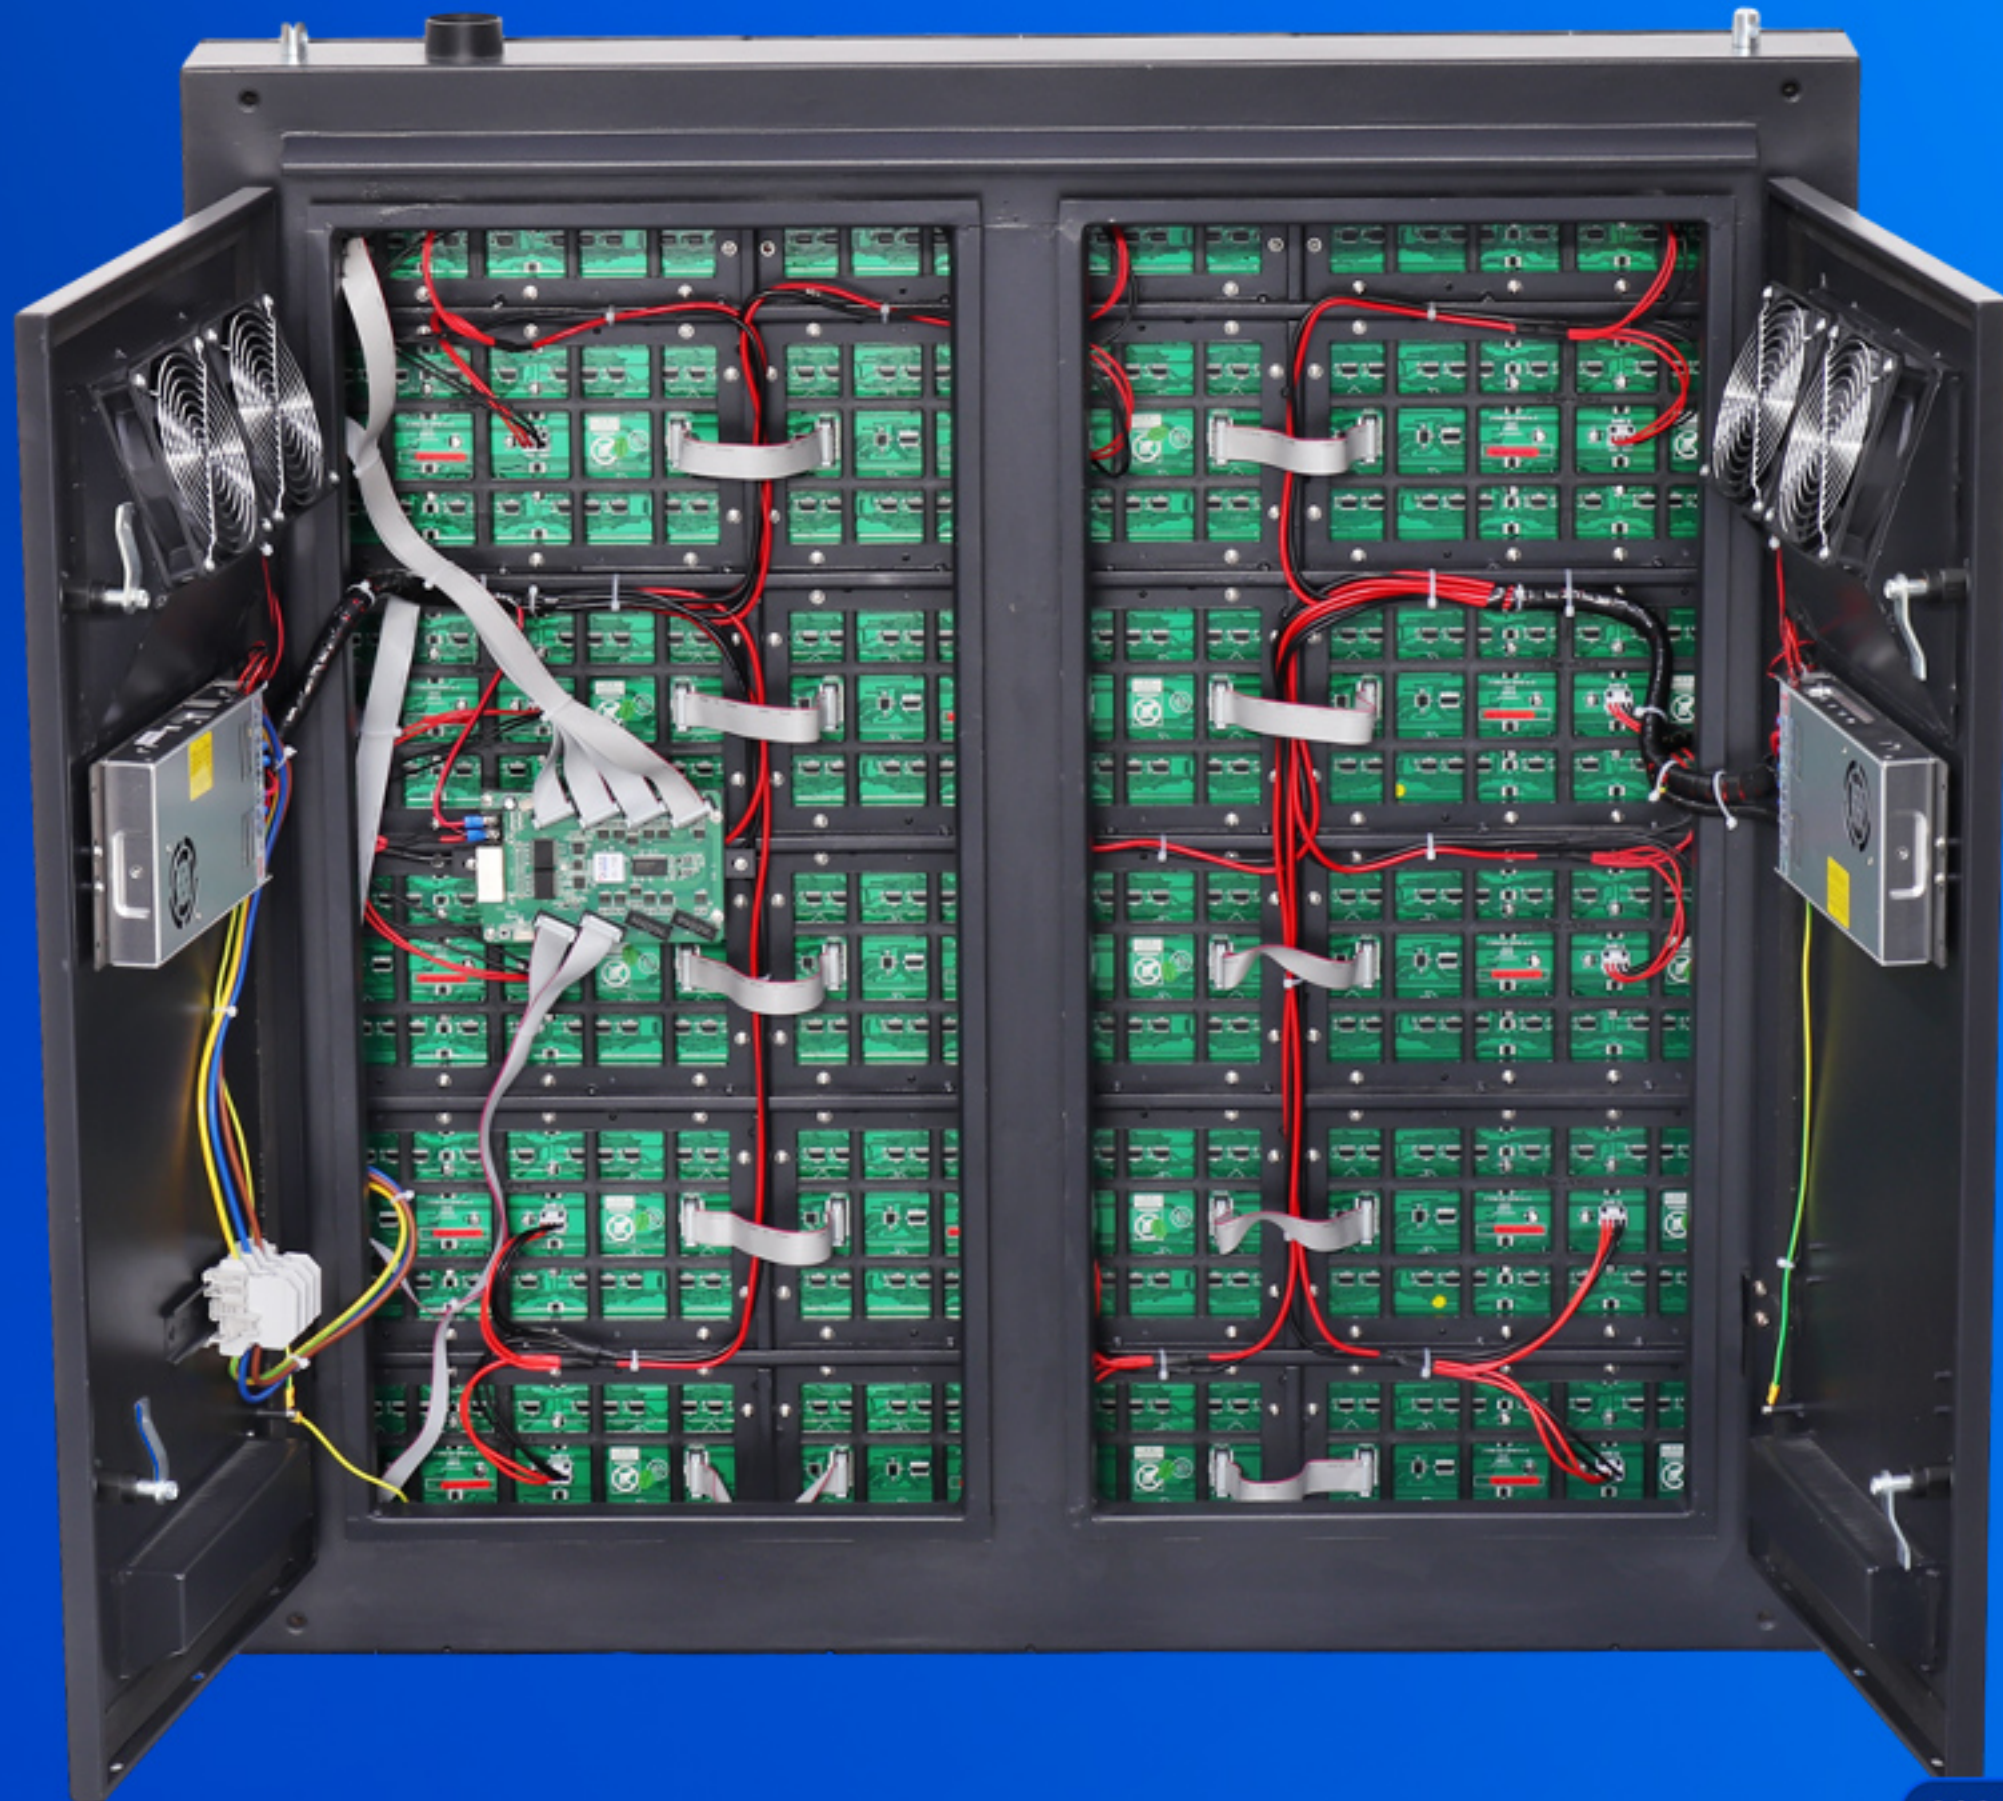

DO YOU NEED OUTDOOR BILLBOARDS?

EA-OFixed

Outdoor Fixed Installation LED Display

OUTDOOR FIXED INSTALLATION LED DISPLAY

OUTDOOR FIXED INSTALLATION LED DISPLAY

Feature:

1. Solid cabinet construction;
2. Openable back cover, easy to maintain;
3. Heat dissipation fast;
4. Outdoor IP65 protection design;
5. High contrast, high refresh rate.

Solid Cabinet

The cabinet has high hardness, excellent wind resistance and cold resistance.

Straight
screen cabinet

Curved screen cabinet
640x960mm

90° Curved LED Display

EA-OFixed LED display
supports 90-degree
bending installation.

Openable Back Cover

Rear Service design,
compact structure,
no gap installation.

High Efficiency Cooling

There are multiple fans in each cabinet for fast cooling.

IP65 Protection

The cabinet supports IP65 dustproof and waterproof.

IP65

Superb Display Effect

OUTDOOR FIXED INSTALLATION LED DISPLAY

OUTDOOR FIXED INSTALLATION LED DISPLAY

3840Hz high refresh rate
10000CD/m² high brightness(P16)

Installation Method

OUTDOOR FIXED INSTALLATION LED DISPLAY